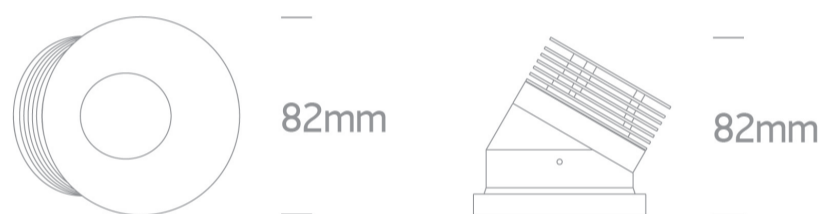

02 Recessed Spots Fixed LED>The COB Semi Dark Light Range

**10113M/W/W**

13W COB LED assymmetrical recessed spot ideal for shelf illumination, IP20.

Requires 350mA driver.

Complies with standard EN60598-1 and any other specific standards.

**Downloads** **Dimensions**

**Related items**

89015AT

**Physical Specification**

Item Group	02 Recessed Spots Fixed LED
Family	The COB Semi Dark Light Range
Order Code	10113M/W/W
Colour	White
Material	Die Cast
Shape	Circular
Height	82mm

Diameter	82mm
Cutout Hole Diameter	74mm
Recessed Ceiling	Yes
Depth Required	95mm
Indoor	Yes
Adjustable	No

## Illumination Data

Colour Temperature	3000K
Lumen Output	1100lm
Light Efficiency	84,61lm/W
CRI	80
Beam Angle	40°
Illumination Diagram	
Dark Light	Yes