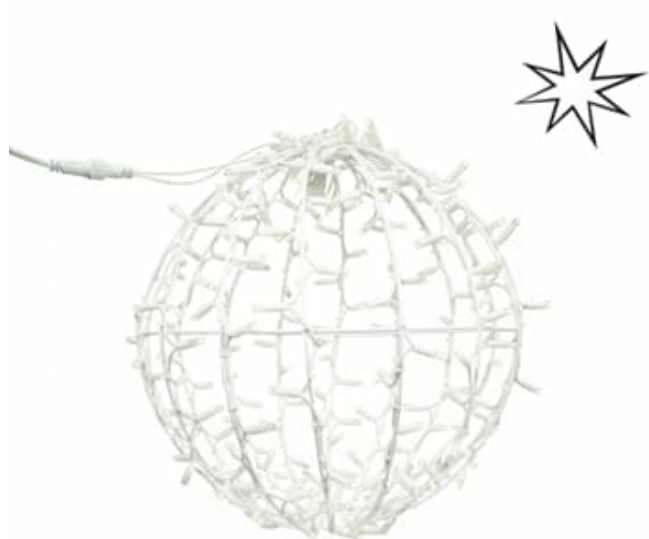

2024-9-23 | Data subject to change without notice

3D ball | 50cm | white cable | 6500K CW+ & flash 6500K CW

Article number: 571-016

Decorative light balls from Tronix Lighting feature powerful lighting in a variety of atmospheric light colors. Each motif is equipped with a plug that you can easily combine with the Pro System Modular 230V system. This not only makes it possible to connect multiple motifs to a line, but also allows you to combine light motifs with light strings, icicle curtains and more.

Features

- IP65
- Available in various sizes, ideal for events and tree or street lighting
- Steel construction for a longer life and ease of use
- Compatible with Pro System Modular 230V and accessories
- Easy installation with suitable main cables
- Foldable design for easy handling and transport
- 6500K and FLASH 6500K to combine with our range of season and party lighting

Specifications

Input voltage	230V	LED quantity in total	158/31	Power Cable	Not included
Power	10 Watt	Connectable	Yes	Carton quantity	1
(Wire) color	White	IP rate	IP65	Certification mark	CE, RoHS
Color temperature	6500K	Length	50 cm	Warranty	2 years
Light color	Cold white & cold white flash	Width	50 cm		