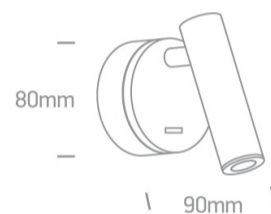

17 Hotel & Bedroom>Reading Spots Aluminium

65738/W/W

3W LED bedside adjustable fitting ideal for room hotel installation, IP20.

Complete with driver.

Complies with standard EN60598-1 and any other specific standards.

Downloads

Dimensions

Physical Specification

Item Group	17 Hotel & Bedroom
Family	Reading Spots Aluminium
Order Code	65738/W/W
Colour	White
Material	Aluminium
Shape	Circular
Height	90mm
Diameter	80mm
Surface Wall	Yes
Indoor	Yes
Adjustable	2 Directions

Packing Info

Box Length	11,5cm
Box Width	10,5cm
Box Height	13cm
Box Weight	0.433kg
Pcs/Carton	24
Barcode	5291889049791
HS Code	9405413990

Certification & Warranty

switch to
one light!

one
LIGHT