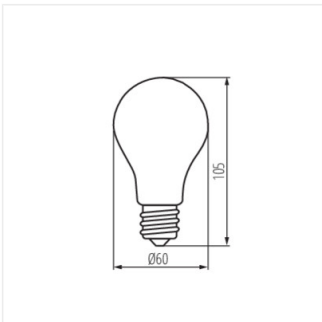

- Lampshade material: glass

XLED A60

LED light source

XLED A60 4,5W

XLED A60 7W

XLED A60 8W; 10W

XLED A60 4,5W; 7W; 8W; 10W