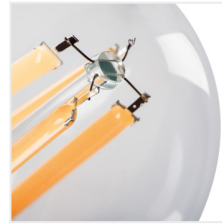

XLED A60

LED light source

XLED A60 4,5W

XLED A60 4,5W-WW	29600	4,5	40	470	2700	E27	15000
XLED A60 7W-WW	29601	7	60	810	2700	E27	15000
XLED A60 7W-NW	29602	7	60	810	4000	E27	15000
XLED A60 7W-CW	29603	7	60	810	6500	E27	15000
XLED A60 8W-WW	29604	8	75	1055	2700	E27	15000
XLED A60 10W-WW	29605	10	100	1520	2700	E27	10000
XLED A60 10W-NW	29606	10	100	1520	4000	E27	10000

Kanlux XLED combines the best features of traditional bulbs and modern LED light sources. Therefore, we talk about it as the first real LED bulb. A glass bulb in the shape of a traditional bulb and LED diodes placed in such a way so that light can part in all directions, and the angle of light comes to even 320 degrees!

- Lampshade material: glass

XLED A60

LED light source

XLED A60 4,5W

XLED A60 7W

XLED A60 8W; 10W

XLED A60 4,5W; 7W; 8W; 10W