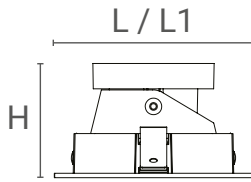

Dimensional characteristics

L	90 mm
L1	90 mm
H	52 mm

Cutting hole	75x75
--------------	-------

Electrical characteristics

Input voltage	220-240 Vac
Frequency	50-60 Hz
Operating temperature	-15°C / +35°C

LED Warranty