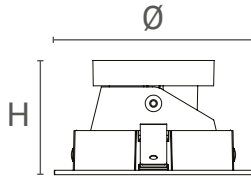

Installation

Recessed with the special galvanised aluminium springs.
Complete with GU10 lamp holder and terminal block to connect to mains.

Material

White painted metal body.
Polycarbonate reflector.

Characteristic data

Input	220-240 Vac	Base	GU10	IP	20	LED Warranty	G3
Color	White						

Dimensional characteristics

Ø	90 mm
H	52 mm

Cutting hole	75
--------------	----

Electrical characteristics

Input voltage	220-240 Vac
Frequency	50-60 Hz
Operating temperature	-15°C / +35°C