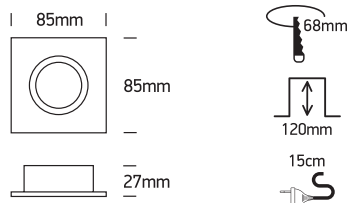

INSTALLATION MANUAL

50105R1

100-240V | MR16 | GU10 | 10W | *IP65 | Aluminium

*IP65 is the protection degree for the visible part of the fitting under the ceiling. The part of the fitting hidden in the ceiling is IP20.