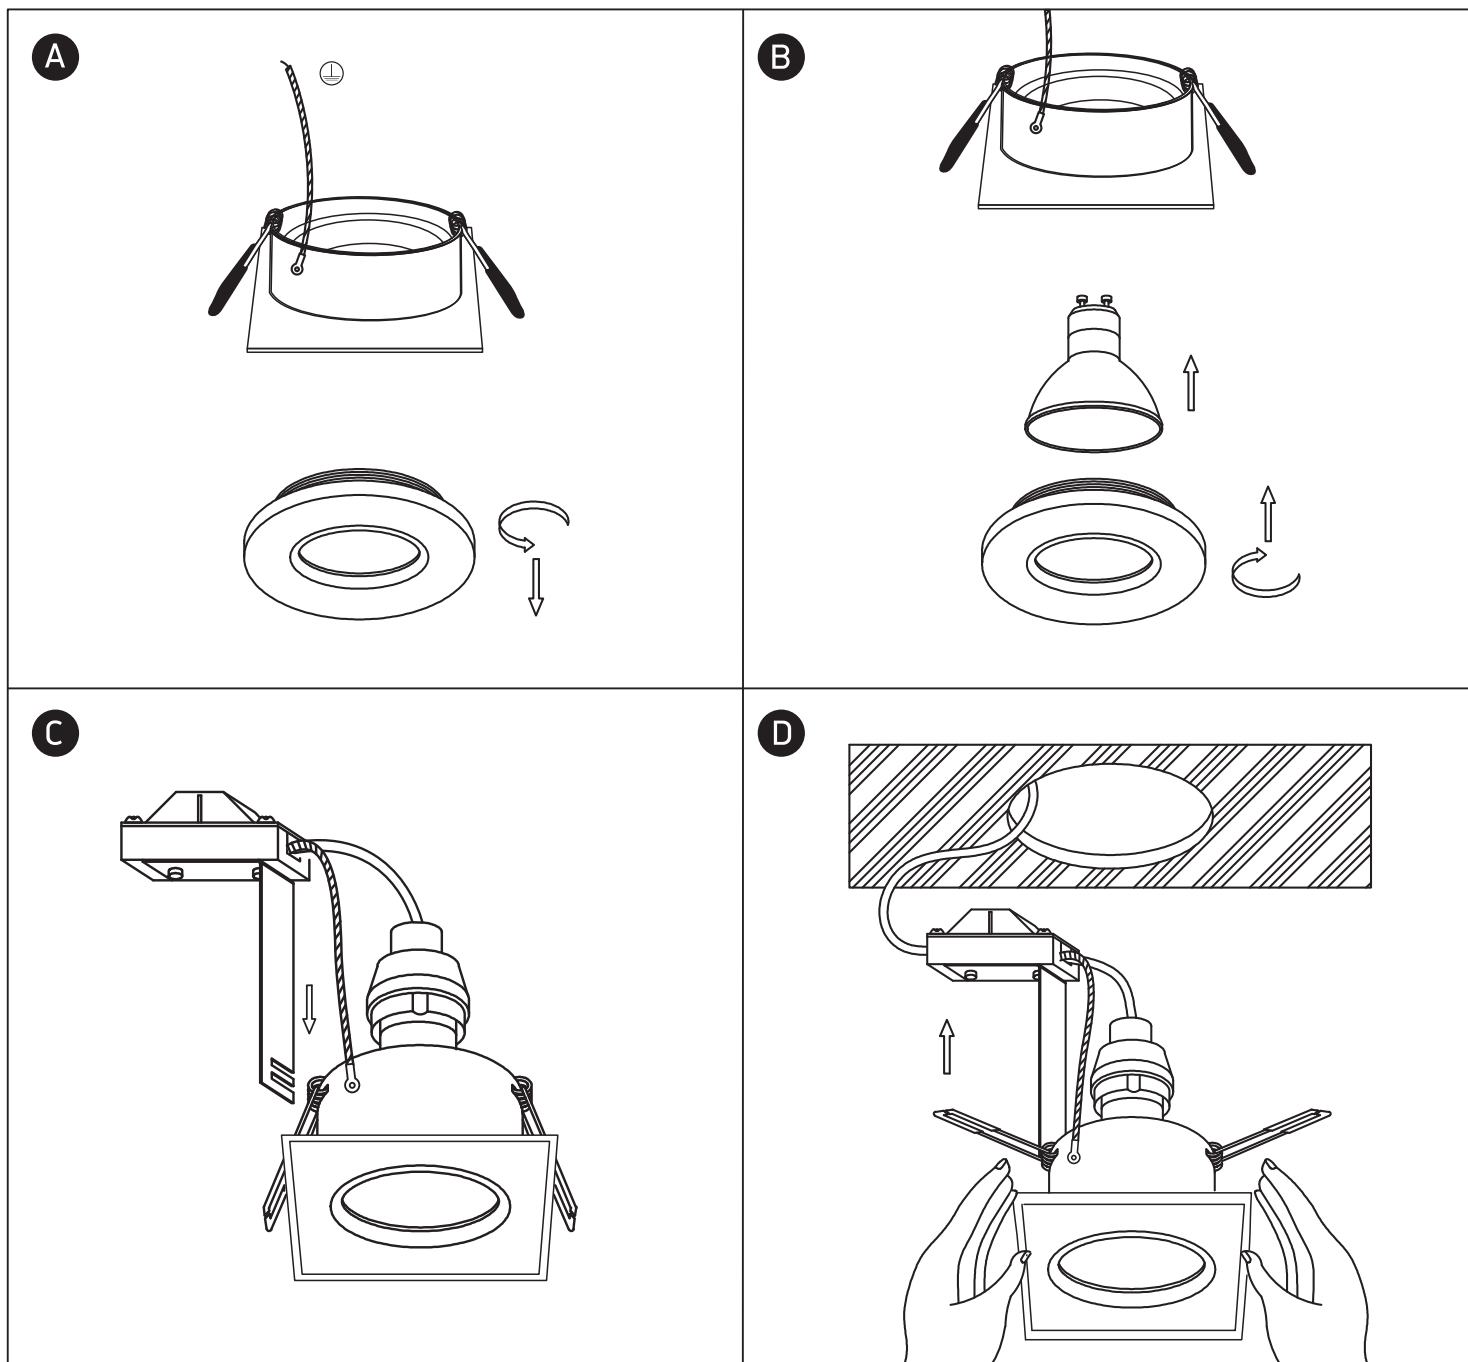

INSTALLATION MANUAL

50105R1

100-240V | MR16 | GU10 | 10W | *IP65 | Aluminium

*IP65 is the protection degree for the visible part of the fitting under the ceiling. The part of the fitting hidden in the ceiling is IP20.