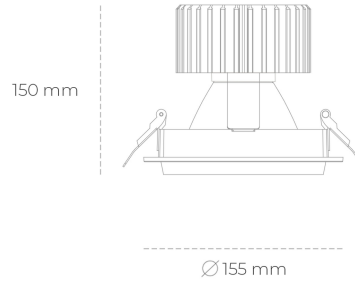

DOWNLIGHT SHERIFF M 930 36W 60° BLACK HI EFFICIENT ON/OFF

LED	COB
Light colour	3000 [K] HI EFFICIENT
CRI	90
Led chip flux	5801 [lm]
Luminous flux	4640 [lm]
System power	36 [W]
Luminaire Efficiency	129 [lm/W]
Beam angle	60°
Controller	ON/OFF
MacAdam	3 SDCM

Downlight LED

LED downlight for drop ceiling installation. Aluminium housing. Glass cover included. Available in white, black and grey. Any RAL palette colour available on enquiry. Reflector beams available: 15°, 30°, 45° and 60°. Maximum power is 37W.

LUMINAIRE

Weight	1,03 [kg]
Protection rating IP , IK , class	IP 20, IK 3,
Luminaire colour	BLACK
Cover	Glass
Operating voltage	220-240V 50-60Hz

Note: All data are typical values. Tolerance of measurements +/-10% System features may change with product improvements due to technical advances.

OPTIONS

RAL colours on enquiry, honeycomb louver on enquiry , Casambi on enquiry, DALI on enquiry, Phase-cut dimming on enquiry.

Generated: 01.02.2024

+48 32 388 80 00

www.cora.pl
cora@cora.pl

Street: Ignatza Hakuby 18
41-914 Bytom, Polska