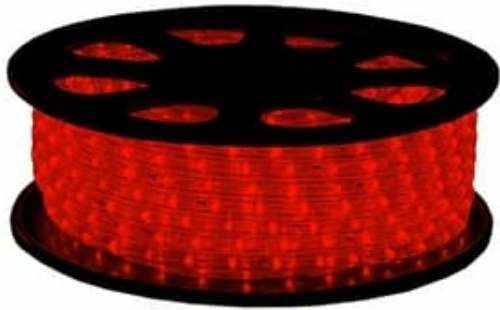

LED Ropelight 13mm | 24V | 30m | 36 LED/m | Red

Article number: 050-004

24V LED rope lights from Tronix Lighting are hugely popular due to their versatility and durability, allowing them to be used year-round. Light ropes are ideal for lighting locations both indoors and outdoors. Think of terraces, cafes, swimming pools or as accent lighting at a bar.

Features

- IP65
- Vertical LED structure
- 36 DIP leds per meter
- Clippable per 28 cm rope light
- Including power cable (stripped wire)

Specifications

Type	Rope light	LED type	DIP LED	Cutting distance	28 cm
Input voltage	24V	LED structure	Vertical	Diameter	13 mm
Power	1,7 Watt per meter	Dimmable	Yes	Connection type	Stripped wire
Color temperature	Other	IP rate	IP65	Certification mark	CE, RoHS
Light color	Red	Length	30 meter	Warranty	2 years
LED quantity	36 per meter	Maximum to connect	30 meter		