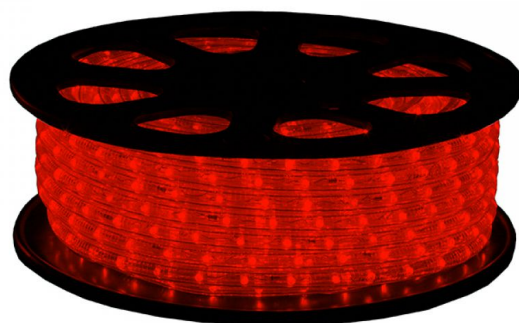

## LED Ropelight 13mm | 24V | 30m | 36 LED/m | Red

Article number:	050-004
CHANGED_LAST:	21-06-2022
Brand:	Tronix Lighting
Type:	LED Rope Light 24V - Ø 13mm
ETIM Group:	EG000027 - Luminaires
ETIM Classes:	EC002706 - Light ribbon-/hose/-strip
SYNONYM:	LED, LED strip, LED-light ribbon-/hose/-strip, LED-strip, Light ribbon-/hose/-strip, Single LED

## Feature

Model:	Hose	Colour temperature:	0 ~ 0 K
Mounting method:	Surface mounting/recessed mounting	Colour temperature adjustable:	No
Lamp type:	LED not exchangeable	Luminous flux adjustable:	Continuously variable
Number of nodes per meter:	36	Beam angle adjustable:	No
Lamp power per meter:	1.7 W	Width:	0 mm
Lamp power per foot:	0 W	Height/depth:	0 mm
Luminous flux per meter:	100 lm	Length:	30000 mm
Voltage type:	DC	Diameter:	13 mm
Lamp voltage:	24 ~ 24 V	Lowest bending radius:	60 mm
Beam angle:	360 °	Length of particular segments:	280 mm
Type of control gear:	LED operating device voltage-controlled	With end piece:	Yes
Suitable for dimmer:	Yes	With connection set:	Yes
Exchangeable control gear:	Yes	With protective cover:	No
Energy efficiency class of the built-in lamp:	A++, A+, A (LED)	Self-adhesive:	No
Rated life time L70/B50 at 25 °C:	30000 h	Type of wiring:	Ending
Lumen maintenance at median useful life of 50,000 h at 25 °C ambient (tq):	0 %	Number of poles:	2
Failure rate at median useful life of 50,000 h at 25 °C ambient (tq):	0 %	Conductor cross section:	0.5 mm <sup>2</sup>
Degree of protection (IP):	IP65	Connection type:	Other
Degree of protection (NEMA):	2	Compatible with Apple HomeKit:	No
Protection class:	III	Compatible with Google Assistant:	No
Max. system power:	51 W	Compatible with Amazon Alexa:	No
Colour of light:	Red	IFTTT support available:	No
Constant light output (CLO):	No	commercial, christmas or both:	NA

## Packaging data

Weight	5.62 kg
Width	340 mm
Height	170 mm
Length	340 mm
Customs code	9405114090