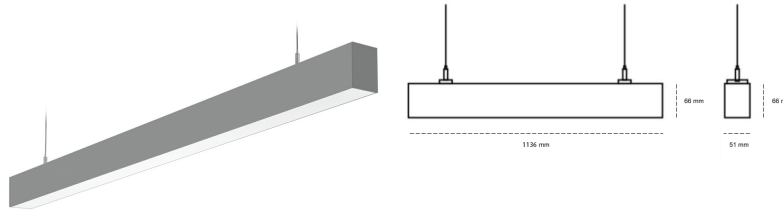

LINEAR LED LINE C 840 38W 1136mm LOW UGR WHITE | ON/OFF |

Article number: C112-K0003-4F840-##-C4L-ZLN6_500-###-###

LED	SMD
Light colour	4000 [K] STANDARD
CRI	80
Led chip flux	6372 [lm]
Luminous flux	2931 [lm]
System power	38 [W]
Luminaire Efficiency	77 [lm/W]
Beam angle	LOW UGR
Controller	ON/OFF
MacAdam	3 SDCM

Linear LED

Linear LED luminaire. Available in white, black and grey. Any RAL palette colour available on enquiry. Aluminium housing. Suspended or surface installation possible. Diffusers: nano opal, micro-prismatic, low UGR

LUMINAIRE

Weight	3,9 [kg]
Protection rating IP , IK , class	IP 20, IK 1,
Luminaire colour	WHITE
Cover	Plastic
Operating voltage	220-240V 50-60Hz

Note: All data are typical values. Tolerance of measurements +/-10% System features may change with product improvements due to technical advances.