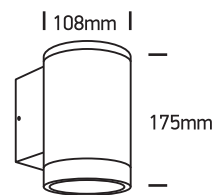

INSTALLATION MANUAL

67400D

100-240V | PAR30 | E27 | 20W | IP65 | Die cast

Warnings:

1. Make sure that the product is installed properly before connecting to electricity.
2. Do not cover the fitting.
3. Maintenance and installation should only be carried out by a professional electrician.