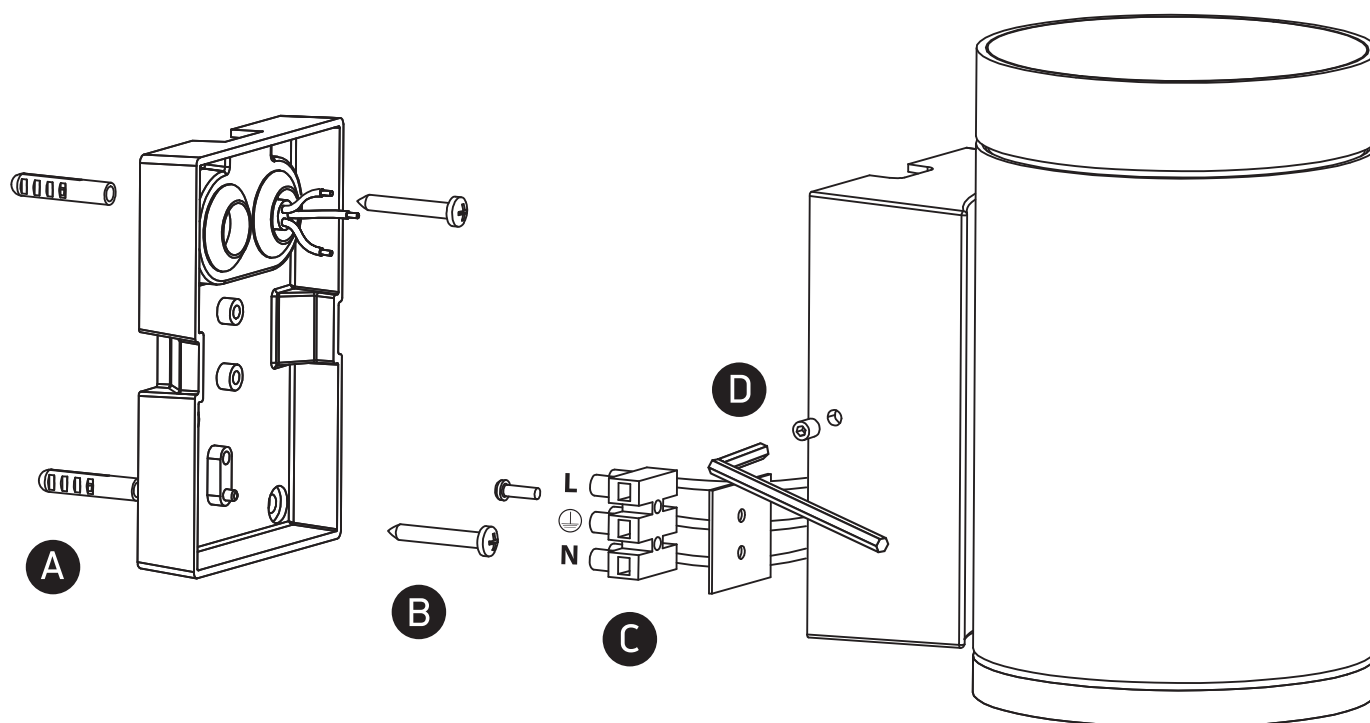

INSTALLATION MANUAL

67400D

100-240V | PAR30 | E27 | 20W | IP65 | Die cast

Warnings:

1. Make sure that the product is installed properly before connecting to electricity.
2. Do not cover the fitting.
3. Maintenance and installation should only be carried out by a professional electrician.