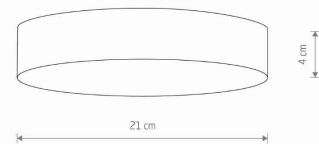

LUMINAIRE MODEL **LID ROUND LED 35W 10404** CATALOGUE GROUP **—**
COUNTRY OF ORIGIN **MADE IN P.R.C.**

LIGHT SOURCE **LED**
LIGHT SOURCES TYPE **Integrated**
MAXIMUM WATTAGE **35W**
LAMP INCLUDES SOURCE OF LIGHT **Yes**
IP **IP20**
Interior use
LIFETIME **30000h**

THIS PRODUCT 10404 CONTAINS A LIGHT SOURCE 11066 OF ENERGY EFFICIENCY CLASS: E

PACKAGE DIMENSIONS **22cm/22cm/5cm**
(L/W/H)

NET/GROSS WEIGHT **0.41kg/0.5kg**

ASSEMBLY METHOD **Direct assembly**

LEADING/SUPPLEMENTARY COLOR **White**

MATERIALS **Plastic**

STYLE **Modern**

ELECTRICAL SECURITY CLASS **II**

POWER SUPPLY **~220-230V/50/60Hz**

DIMENSIONS

5 9 0 3 1 3 9 1 0 4 0 4 3

Item No.	POWER	COLOR TEMP	LUMEN	BEAM ANGLE	CRI	IP	LED BRAND	DRIVER BRAND	LIFETIME	WARRANTY
10404	35W	3000K	3100lm	120°	>80	IP20	—	—	30000h	—