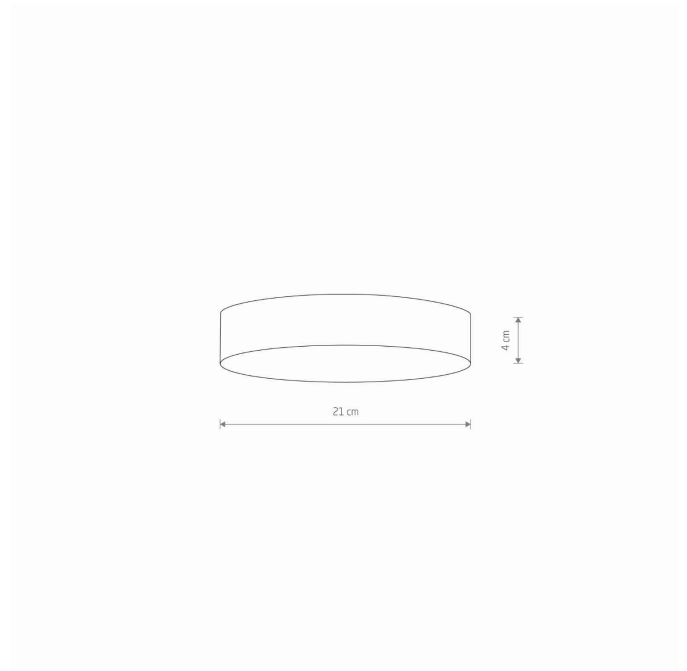

LUMINAIRE MODEL **LID ROUND LED 35W 10404** CATALOGUE GROUP **—**
COUNTRY OF ORIGIN **MADE IN P.R.C.**

LIGHT SOURCE **LED**
LIGHT SOURCES TYPE **Integrated**
MAXIMUM WATTAGE **35W**
LAMP INCLUDES SOURCE OF LIGHT **Yes**
IP **IP20**
Interior use
LIFETIME **30000h**

THIS PRODUCT 10404 CONTAINS A LIGHT SOURCE 11066 OF ENERGY EFFICIENCY CLASS: E

PACKAGE DIMENSIONS **22cm/22cm/5cm**
(L/W/H)

NET/GROSS WEIGHT **0.41kg/0.5kg**

ASSEMBLY METHOD **Direct assembly**

LEADING/SUPPLEMENTARY COLOR **White**

MATERIALS **Plastic**

STYLE **Modern**

ELECTRICAL SECURITY CLASS **II**

POWER SUPPLY **~220-230V/50/60Hz**

DIMENSIONS

5 9 0 3 1 3 9 1 0 4 0 4 3

Item No.	POWER	COLOR TEMP	LUMEN	BEAM ANGLE	CRI	IP	LED BRAND	DRIVER BRAND	LIFETIME	WARRANTY
10404	35W	3000K	3100lm	120°	>80	IP20	—	—	30000h	—