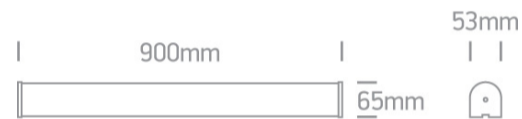

18 Bathroom>The Mirror LED Round Aluminium + PC

38120C/C

20W LED fitting ideal for installation above the bathroom mirror, IP44.

Supplied with non-dimmable LED driver.

Complies with standard EN60598-1 and any other specific standards.

Downloads

Dimensions

Gallery

Physical Specification

Item Group	18 Bathroom
Family	The Mirror LED Round Aluminium + PC
Order Code	38120C/C
Colour	Chrome
Material	Aluminium
Diffuser Material	PC
Shape	Rectangular

Length	900mm
Width	65mm
Height	53mm
Surface Wall	Yes
Indoor	Yes

Electrical Characteristics

Gear	Built In
Fitting + Driver	
Input Voltage	220-240V
50 Hz	Yes
60 Hz	Yes
Safety Class	
Power(Watts)	20W
IP Rating	IP44
Light Source	LED built in
Dimmable	No
F Mark	

Illumination Data

Colour Temperature	4000K
Lumen Output	1700lm
Light Efficiency	85lm/W
CRI	80
Illumination Diagram	

Packing Info

Box Length	92cm
Box Width	6cm
Box Height	7,5cm
Box Weight	0.930kg
Pcs/Carton	10
Barcode	5291889046257
HS Code	9405413990