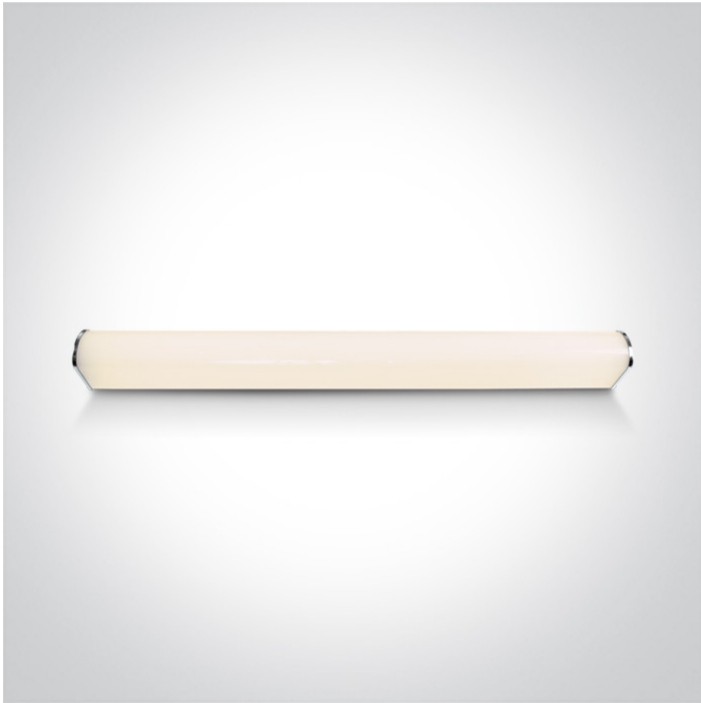

18 Bathroom>The Mirror LED Round Aluminium + PC

38120C/C

20W LED fitting ideal for installation above the bathroom mirror, IP44.

Supplied with non-dimmable LED driver.

Complies with standard EN60598-1 and any other specific standards.

Downloads

Dimensions

Gallery

Physical Specification

Item Group	18 Bathroom
Family	The Mirror LED Round Aluminium + PC
Order Code	38120C/C
Colour	Chrome
Material	Aluminium
Diffuser Material	PC
Shape	Rectangular

Length	900mm
Width	65mm
Height	53mm
Surface Wall	Yes
Indoor	Yes

Electrical Characteristics

Gear	Built In
Fitting + Driver	
Input Voltage	220-240V
50 Hz	Yes
60 Hz	Yes
Safety Class	
Power(Watts)	20W
IP Rating	IP44
Light Source	LED built in
Dimmable	No
F Mark	