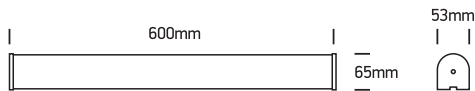

INSTALLATION MANUAL

38115C, 38120C

ecolight

80
CRI

Complete with driver.

38115C: 230V | SMD 2835 | 15W | IP44 | Aluminium + PC

38120C: 230V | SMD 2835 | 20W | IP44 | Aluminium + PC

Warnings: