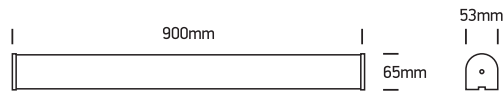

INSTALLATION MANUAL

38115C, 38120C

ecolight

80
CRI

Complete with driver.

38115C: 230V | SMD 2835 | 15W | IP44 | Aluminium + PC

38120C: 230V | SMD 2835 | 20W | IP44 | Aluminium + PC

Warnings: