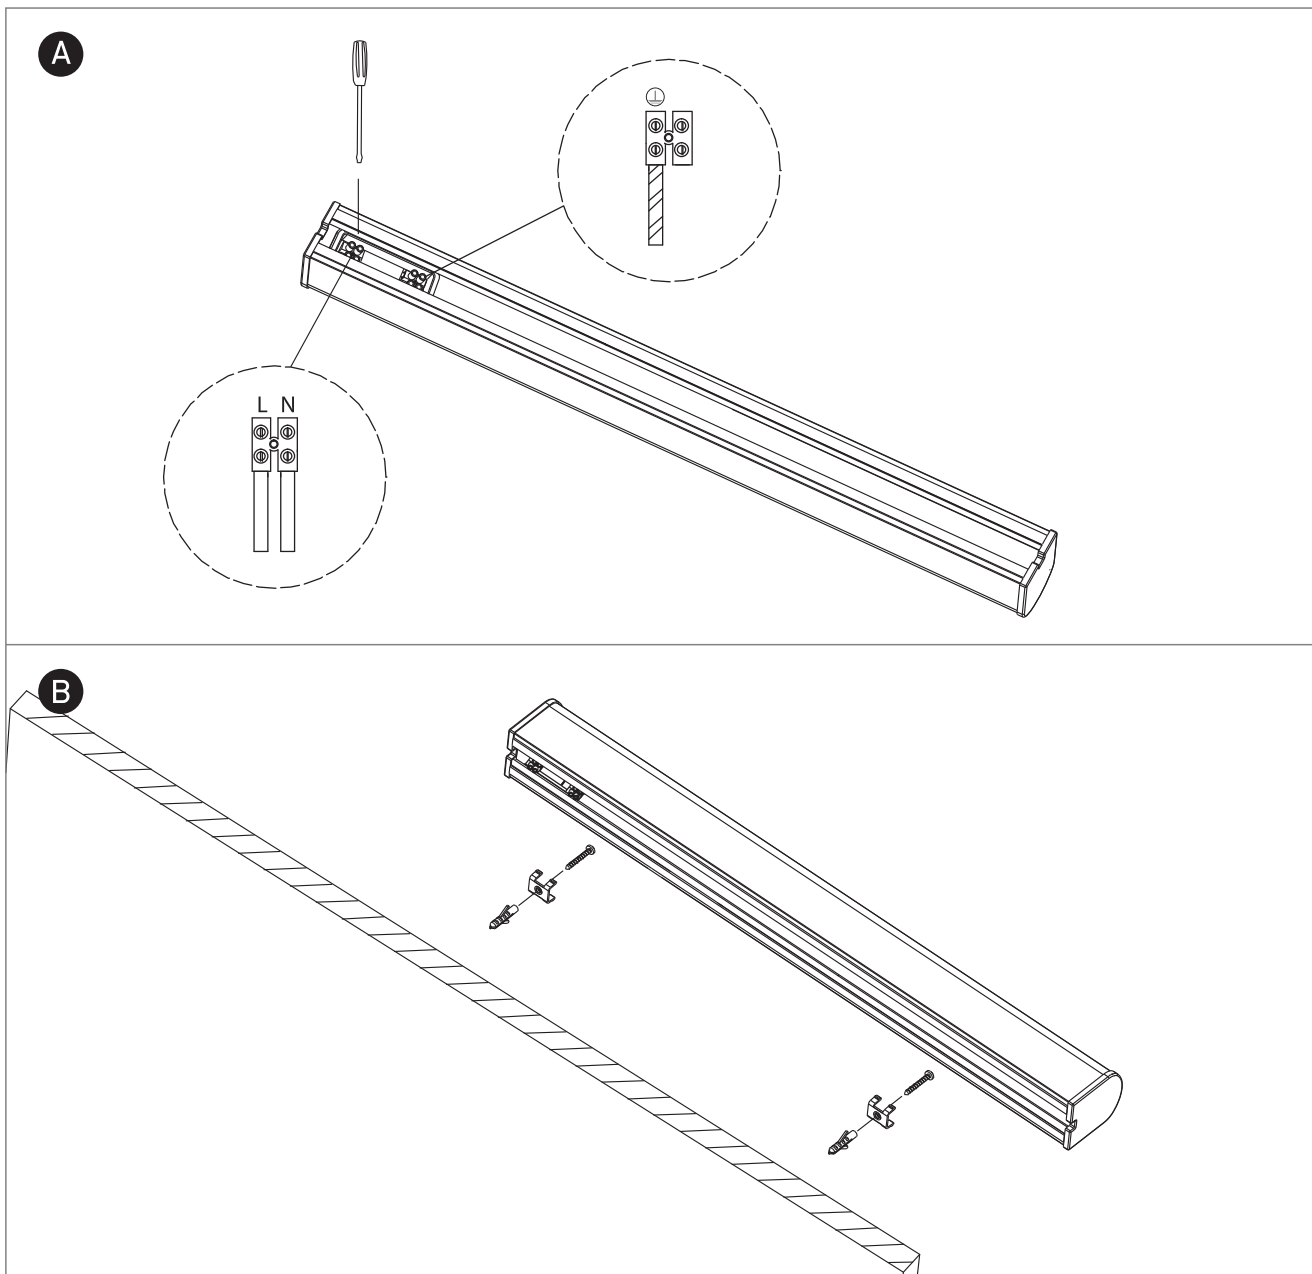

INSTALLATION MANUAL

38115C, 38120C

ecolight

80
CRI

Complete with driver.

38115C: 230V | SMD 2835 | 15W | IP44 | Aluminium + PC

38120C: 230V | SMD 2835 | 20W | IP44 | Aluminium + PC

Warnings: