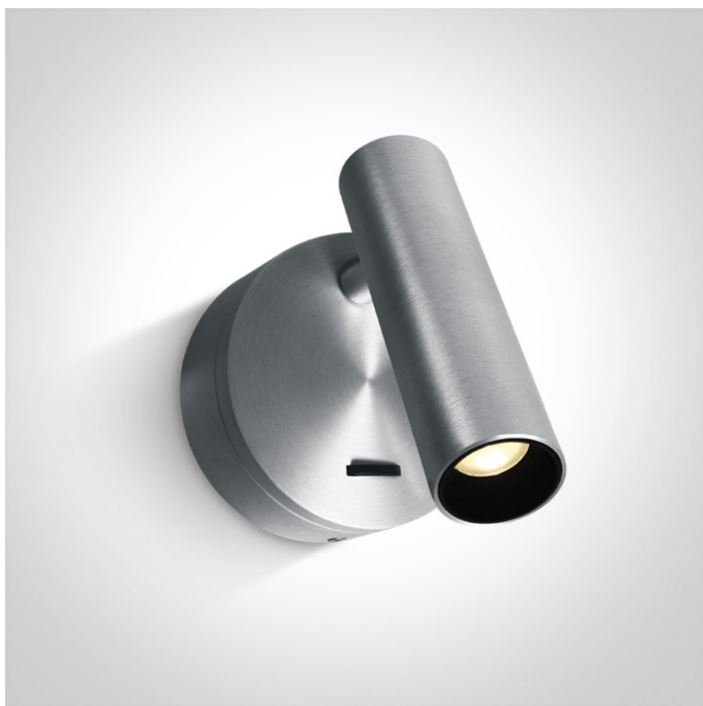

17 Hotel & Bedroom>Reading Spots Aluminium

65738/AL/W

3W COB LED bedside adjustable fitting ideal for room hotel installation, IP20.

Complete with driver.

Complies with standard EN60598-1 and any other specific standards.

Downloads

Dimensions

Physical Specification

Item Group	17 Hotel & Bedroom
Family	Reading Spots Aluminium
Order Code	65738/AL/W
Colour	Aluminium
Material	Aluminium
Shape	Circular
Height	90mm
Diameter	80mm
Surface Wall	Yes
Indoor	Yes
Adjustable	2 Directions

Gear		Built In	
Fitting + Driver			
Input Voltage		100-240V	
50 Hz		Yes	
60 Hz		Yes	
Safety Class			
Power(Watts)		3W	
IP Rating		IP20	
Light Source		LED built in	
Dimmable		No	
F Mark			

Fitting			
Input Type		Constant Current	
Input Current		700mA	
Voltage		4V	
Safety Class			
Power(Watts)		2,8W	
IP Rating		IP20	
Light Source		LED built in	
LED Type		COB	
LED Brand		Lumileds	