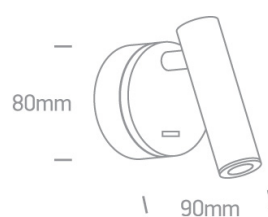

17 Hotel & Bedroom>Reading Spots Aluminium

65738/AL/W

3W COB LED bedside adjustable fitting ideal for room hotel installation, IP20.

Complete with driver.

Complies with standard EN60598-1 and any other specific standards.

Downloads

Dimensions

Physical Specification

Item Group	17 Hotel & Bedroom
Family	Reading Spots Aluminium
Order Code	65738/AL/W
Colour	Aluminium
Material	Aluminium
Shape	Circular
Height	90mm
Diameter	80mm
Surface Wall	Yes
Indoor	Yes
Adjustable	2 Directions

Gear		Built In	
Fitting + Driver			
Input Voltage		100-240V	
50 Hz		Yes	
60 Hz		Yes	
Safety Class			
Power(Watts)		3W	
IP Rating		IP20	
Light Source		LED built in	
Dimmable		No	
F Mark			

Fitting			
Input Type		Constant Current	
Input Current		700mA	
Voltage		4V	
Safety Class			
Power(Watts)		2,8W	
IP Rating		IP20	
Light Source		LED built in	
LED Type		COB	
LED Brand		Lumileds	

Illumination Data

Colour Temperature	3000K
Lumen Output	160lm
Light Efficiency	53,33lm/W
CRI	85
Beam Angle	36°
Illumination Diagram	

Packing Info

Box Length	11,5cm
Box Width	10,5cm
Box Height	13cm
Box Weight	0,43Kg
Pcs/Carton	24
Barcode	5291889049807
HS Code	9405409900