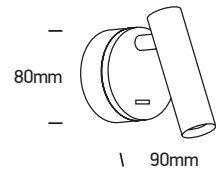

INSTALLATION MANUAL

65738

230V | LED | 3W | IP20 | Aluminium
Complete with 700mA driver.

Warnings:

1. Make sure that the product is installed properly before connecting to electricity.
2. Do not cover the fitting.
3. Maintenance and installation should only be carried out by a professional electrician.