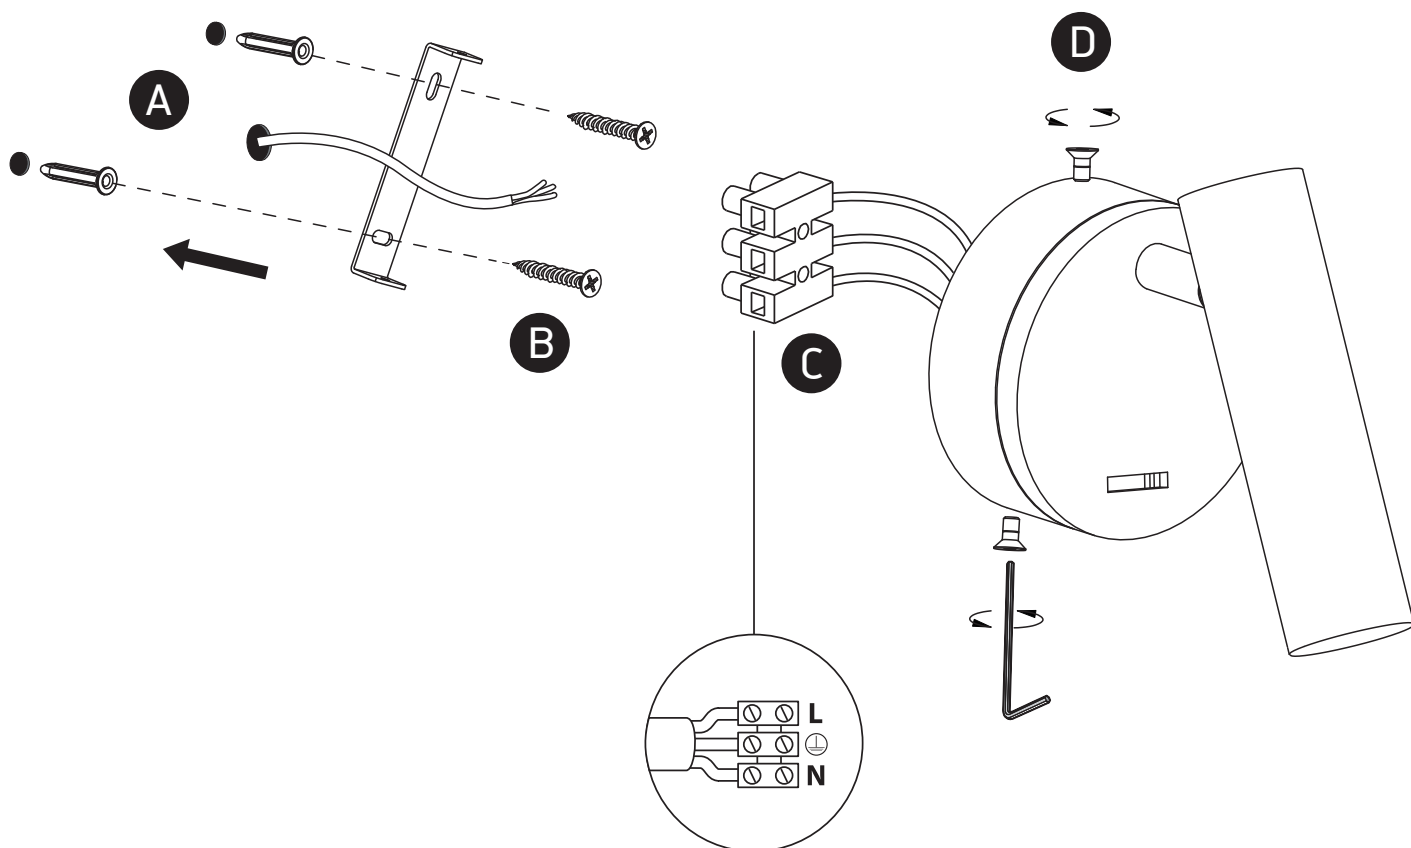

INSTALLATION MANUAL

65738

230V | LED | 3W | IP20 | Aluminium
Complete with 700mA driver.

Warnings:

1. Make sure that the product is installed properly before connecting to electricity.
2. Do not cover the fitting.
3. Maintenance and installation should only be carried out by a professional electrician.