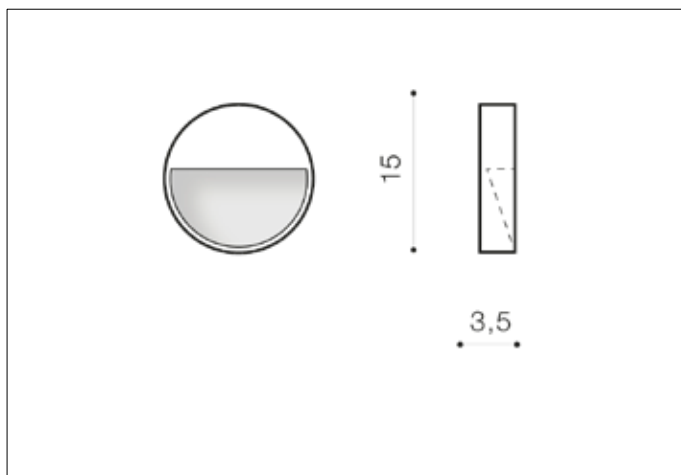

Azzardo[®]
LIGHTING

CASORIA R DGR
AZ4365, EAN 5901238443650

Dimensions height / width / length [cm]

Product	15 x 15 x 3,5
Mounting inlet:	N/A x N/A x N/A
Ceiling base:	N/A x N/A x N/A
Shades	N/A x N/A x N/A

Shipping info height / width / length [cm]

BOX 1:	15 x 16 x 5
BOX 2:	N/A x N/A x N/A
BOX 3:	N/A x N/A x N/A
Net weight [kg]	0,4
Gross weight [kg]	0,4

Energy efficiency

Azzardo Sp. z o.o.
ul. Strzeszyńska 33 60-479 Poznań,
NIP: 929-185-75-07

www.azzardolighting.com

Product Specifications

Line	TECHNICAL
Type	WALL
Type of track	N/A
Color	MATTE DARK GREY
Material	ALUMINIUM / PVC
Light source	1
Type of socket	LED INTEGRATED
Lumens	480 LM
Kelvins	3000 K
Beam angle	-
Dimmable	N/A
CCT	N/A
RGB	N/A
RA	≥ 80
App remote control	N/A
Remote control	N/A
Voltage	230 V
Power	6 W
Switch location	N/A
Protection class	IP54
Tilt	N/A
Rotation	N/A