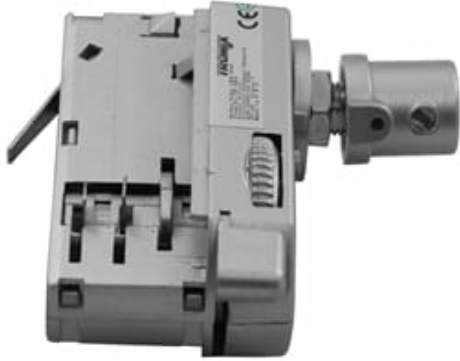

## 3-phase adapter | silver | for 3-phase rails

Article number: 169-020

Using this adapter, it is possible to connect various track spots to a new or existing 3-phase track. Available in black, white and silver.

### Features

- Color: Silver
- IP20 for indoor use