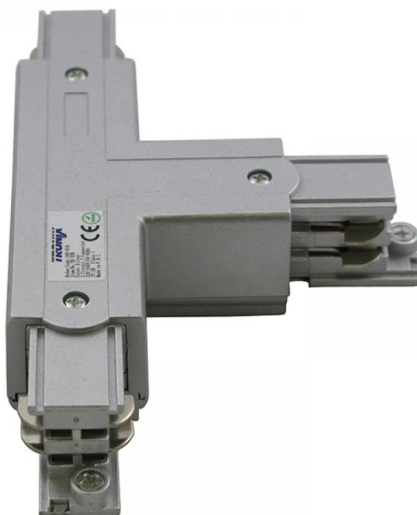

3 Phase Track | Silver | T shape left 2

Article number:	169-102
CHANGED_LAST:	21-06-2022
Brand:	Tronix Lighting
Type:	Phase Track
ETIM Group:	EG000030 - Accessories for lighting
ETIM Classes:	EC002556 - Electrical accessories for luminaires
SYNONYM:	1-phase adapter, 3-phase adapter, Accu, Accu pack, Adapter, Adapter for lamps, Amplifier, Ballast, Battery (rechargeable)

Feature

Type of accessory/spare part: Coupler/connector T-shape

Number of cores: 5

Colour: Silver

Nominal cross section: 2.5 mm²

Packaging data

Weight 160 gr

Width 168 mm

Height 31 mm

Length 168 mm

Customs code 3926909790