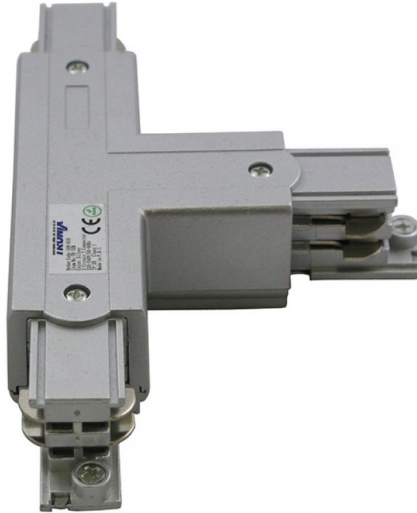

3 Phase Track | Silver | T shape right 2

Article number:	169-105
CHANGED_LAST:	21-06-2022
Brand:	Tronix Lighting
Type:	Phase Track
ETIM Group:	EG000030 - Accessories for lighting
ETIM Classes:	EC002556 - Electrical accessories for luminaires
SYNONYM:	1-phase adapter, 3-phase adapter, Accu, Accu pack, Adapter, Adapter for lamps, Amplifier, Ballast, Battery (rechargeable)

Feature

Type of accessory/spare part: Coupler/connector T-shape

Number of cores: 5

Colour: Silver

Nominal cross section: 2.5 mm²

Packaging data

Weight 160 gr

Width 168 mm

Height 31 mm

Length 168 mm

Customs code 3926909790