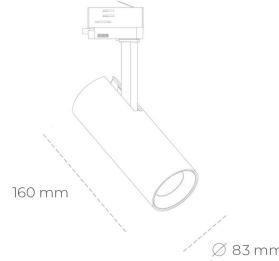

SPOTLIGHT LIDER D MINI 820 27W 38° BLACK MEAT PINK ON/OFF

Article number: N035-K0002-VE820-H5-M38-ZE52_700-S2-###

LED	COB
Light colour	2000 [K] MEAT PINK
CRI	80
Led chip flux	2349 [lm]
Luminous flux	2114 [lm]
System power	27 [W]
Luminaire Efficiency	78 [lm/W]
Beam angle	38°
Controller	ON_OFF
MacAdam	3 SDCM

Spotlight LED

Track mounted LED spotlight. Aluminium housing. Ceiling base installation possible. Available in white, black and grey. Any RAL palette colour available on enquiry. Reflector beams available: 15°, 23°, 38°, 45° and 60°. Maximum power is 35W..

LUMINAIRE

Weight	0.7 [kg]
Protection rating IP , IK , class	IP 20, IK 01,
Luminaire colour	BLACK
Cover	Plastic
Operating voltage	220-240V 50-60Hz

Note: All data are typical values. Tolerance of measurements +/-10%
System features may change with product improvements due to technical advances.