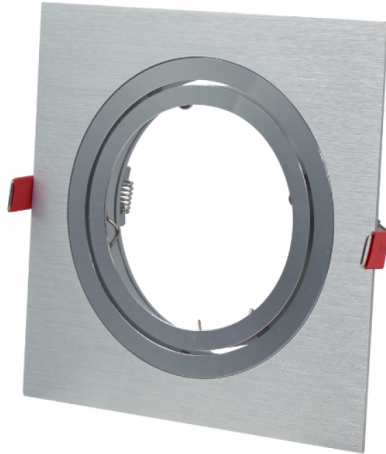

## Recessed Fixture | AR111 | Aluminium | 1 hole square | Adj.

Article number:	148-031
CHANGED_LAST:	05-07-2022
Brand:	Tronix Lighting
Type:	AR111 Plates
ETIM Group:	EG000030 - Accessories for lighting
ETIM Classes:	EC002557 - Mechanical accessories/spare parts for luminaires
SYNONYM:	Adapter, Adhesive magnet, Angle, Balance weight, Base, Blind, Blind cap, Blind cover, Blind plate

## Feature

---

Type of accessory/spare part:	Installation frame	Material:	Aluminium
Accessory:	Yes	Length:	0 mm
Spare part:	No	Width:	0 mm
Transparent:	No	Height:	0 mm
Colour:	Aluminium	Diameter:	150 mm

## Packaging data

---

Weight	360 gr
Width	200 mm
Height	60 mm
Length	200 mm
Customs code	9405990090