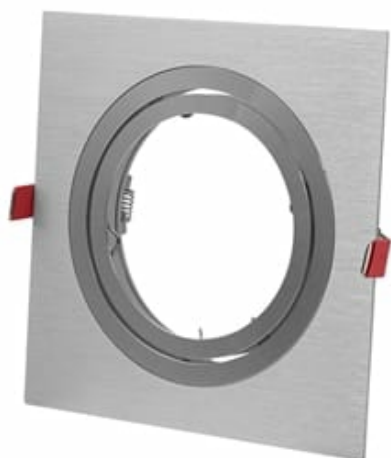

## Recessed fixture | AR111 | aluminium | 1 hole square | adj.

Article number: 148-031

Featuring a compact size, this recessed fixture is equipped with mounting springs with provides space to incorporate a single light source into the ceiling. In addition, this fixture is adjustable, allowing you to direct the light source in a limited way.

### Features

- Suitable for an AR111 lamp (not included)
- Outer fixture 180x180mm
- Installation size 150x150mm

### Specifications

Housing color	Aluminium	Number of holes	1 piece	Cerification mark	CE
Size	180 x 180 mm	Adjustable	Yes	Warranty	3 years
Mounting hole	150 x 150 mm	IP rate	IP20		
Suitable for	AR111	Carton quantity	20		