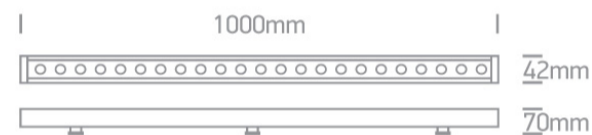

21 Industrial & Floodlights>The LED Wall Washers RGB

7055B/RGB

24x1,5W RGB LED Wall Washers.

Connect Maximum 5pcs.

Requires 24V DC constant voltage LED driver.

Complies with standard EN60598-1 and any other specific standards.

Downloads

Dimensions

Related items

89100LP

Physical Specification

Item Group	21 Industrial & Floodlights
Family	The LED Wall Washers RGB
Order Code	7055B/RGB
Colour	Grey
Material	Aluminium
Shape	Rectangular
Length	1000mm

Width	42mm
Height	70mm
Surface Ceiling	Yes
Surface Wall	Yes
Surface Floor/Ground	Yes
Indoor	Yes
Outdoor	Yes
Adjustable	1 Direction

Electrical Characteristics

Fitting

Input Type	Constant Voltage
Input Voltage	24V DC
Safety Class	
Power(Watts)	24x1,5W
IP Rating	IP66
Light Source	LED built in
LED Type	COB
LED Brand	Osram
LED Number	24
Cable Length	100cm supply cable + 15cm cable male + 15cm cable female
F Mark	

Illumination Data

Colour Temperature	RGB
Beam Angle	30°
Illumination Diagram	

Packing Info

Box Weight	1.700kg
Pcs/Carton	12
Barcode	5291889063124
HS Code	9405413990

Certification & Warranty

Warranty	5 years
----------	---------