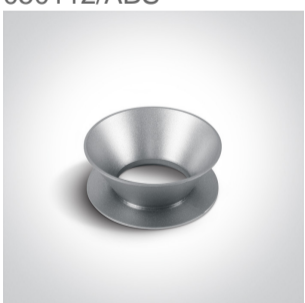

12 Wall & Ceiling>The Chill Out Cylinder Aluminium

12105M/B

10W MR16 GU10 Black cylinder downlight.

Reflector must be ordered separately.

Complies with standard EN60598-1 and any other specific standards.

Downloads

Dimensions

Must be ordered separately

050112/ABS

050112/B

050112/BS

050112/CU

050112/DC

050112/G

050112/GL

050112/W

Physical Specification

Item Group	12 Wall & Ceiling
Family	The Chill Out Cylinder Aluminium
Order Code	12105M/B
Colour	Black
Material	Aluminium
Shape	Circular
Height	135mm
Diameter	75mm
Surface Ceiling	Yes
Indoor	Yes
Adjustable	No