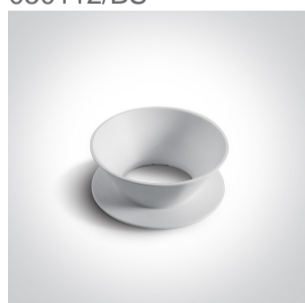

12 Wall & Ceiling>The Chill Out Cylinder Aluminium

12105M/B

10W MR16 GU10 Black cylinder downlight.

Reflector must be ordered separately.

Complies with standard EN60598-1 and any other specific standards.

Downloads

Dimensions

Must be ordered separately

050112/ABS

050112/B

050112/BS

050112/CU

050112/DC

050112/G

050112/GL

050112/W

Physical Specification

Item Group	12 Wall & Ceiling
Family	The Chill Out Cylinder Aluminium
Order Code	12105M/B
Colour	Black
Material	Aluminium
Shape	Circular
Height	135mm
Diameter	75mm
Surface Ceiling	Yes
Indoor	Yes
Adjustable	No