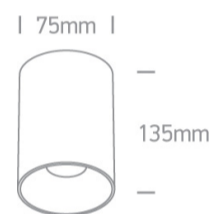

12 Wall & Ceiling>The Chill Out Cylinder Aluminium

12105M/B

10W MR16 GU10 Black cylinder downlight.

Reflector must be ordered separately.

Complies with standard EN60598-1 and any other specific standards.

Downloads

Dimensions

Must be ordered separately

050112/ABS

050112/B

050112/BS

050112/CU

050112/DC

050112/G

050112/GL

050112/W

Physical Specification

Item Group	12 Wall & Ceiling
Family	The Chill Out Cylinder Aluminium
Order Code	12105M/B
Colour	Black
Material	Aluminium
Shape	Circular
Height	135mm
Diameter	75mm
Surface Ceiling	Yes
Indoor	Yes
Adjustable	No

Illumination Data

Illumination Diagram

Dark Light

Yes

Packing Info

Box Weight

0.320kg

Pcs/Carton