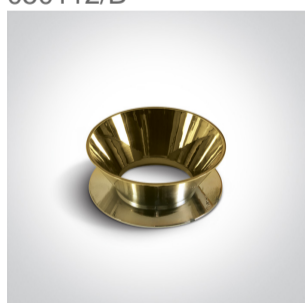

12 Wall & Ceiling>The Chill Out Cylinder Aluminium

12105M/B

10W MR16 GU10 Black cylinder downlight.

Reflector must be ordered separately.

Complies with standard EN60598-1 and any other specific standards.

Downloads

Dimensions

Must be ordered separately

050112/ABS

050112/B

050112/BS

050112/CU

050112/DC

050112/G

050112/GL

050112/W

Physical Specification

Item Group	12 Wall & Ceiling
Family	The Chill Out Cylinder Aluminium
Order Code	12105M/B
Colour	Black
Material	Aluminium
Shape	Circular
Height	135mm
Diameter	75mm
Surface Ceiling	Yes
Indoor	Yes
Adjustable	No