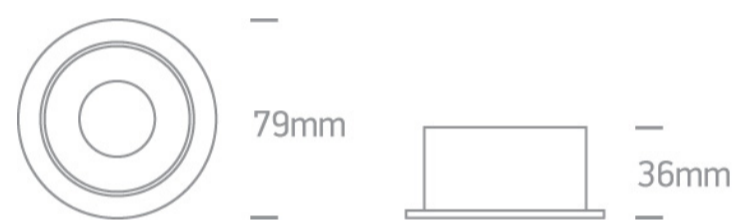

03 Recessed Spots Adjustable > The Chill Out Range

11105M/B/BS

Black Body Brass Reflector Adjustable Dark Light Recessed MR16 spot with GU10 lampholder.

Complies with standard EN60598-1 and any other specific standards.

Downloads

Dimensions

Gallery

Physical Specification

Item Group	03 Recessed Spots Adjustable
Family	The Chill Out Range
Order Code	11105M/B/BS
Colour	Black-Brass
Material	Aluminium
Shape	Circular
Height	36mm

Diameter	79mm
Cutout Hole Diameter	72mm
Recessed Ceiling	Yes
Depth Required	120mm
Indoor	Yes
Adjustable	1 Direction

Electrical Characteristics

Gear	No
Fitting + Driver	
Input Voltage	100-240V
50 Hz	Yes
60 Hz	Yes
Safety Class	
Power(Watts)	10W
IP Rating	IP20
Light Source	Replaceable lamp
Lamp Holder	GU10
Dimmable	N/A
Cable Length	15cm
F Mark	