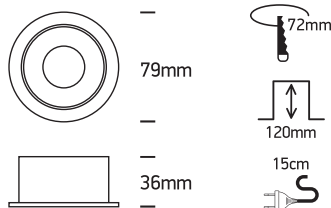

INSTALLATION MANUAL

11105M

100-240V | MR16 | GU10 | 10W | IP20 | Aluminium body + plastic reflector | Adjustable

Warnings:

1. Make sure that the product is installed properly before connecting to electricity.
2. Do not cover the fitting.
3. Maintenance and installation should only be carried out by a professional electrician.