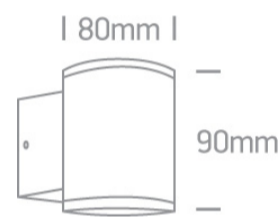

12 Wall & Ceiling>The GU10 Outdoor Wall Lights Die cast

67400A/G

10W MR16 GU10 Die Cast, Outdoor Wall Lights.

Complies with standard EN60598-1 and any other specific standards

Downloads

Dimensions

Physical Specification

Item Group	12 Wall & Ceiling
Family	The GU10 Outdoor Wall Lights Die cast
Order Code	67400A/G
Colour	Grey
Material	Die Cast
Shape	Circular
Height	90mm
Diameter	80mm
Surface Wall	Yes
Indoor	Yes
Outdoor	Yes
Adjustable	No