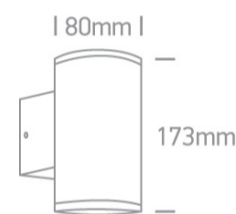

12 Wall & Ceiling>The GU10 Outdoor Wall Lights Die cast

67400B/G

2x10W MR16 GU10 Die Cast, Outdoor Wall Lights.

Complies with standard EN60598-1 and any other specific standards

Downloads

Dimensions

Physical Specification

Item Group	12 Wall & Ceiling
Family	The GU10 Outdoor Wall Lights Die cast
Order Code	67400B/G
Colour	Grey
Material	Die Cast
Shape	Circular
Height	173mm
Diameter	80mm
Surface Wall	Yes
Indoor	Yes
Outdoor	Yes
Adjustable	No