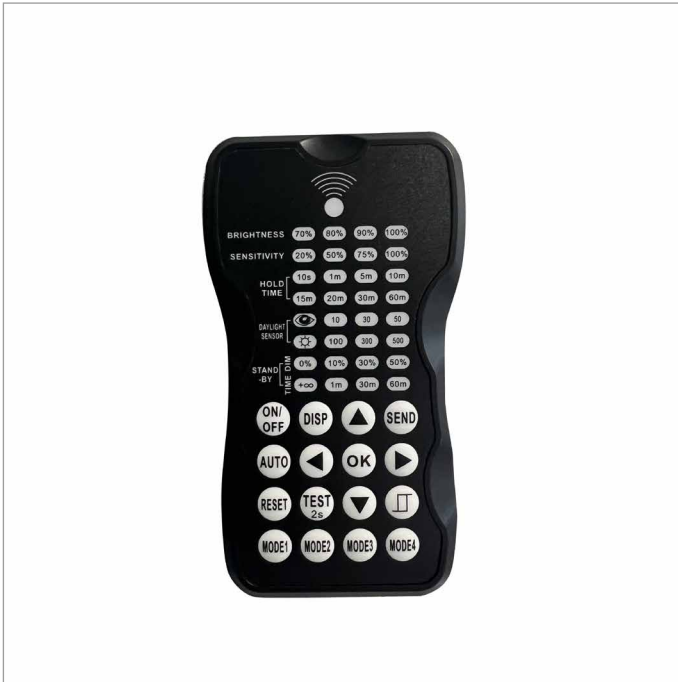

REMOTE CONTROL FOR SENSOR PANEL

Remote control for sensor panel

Logistics data

Barcode single item	8011905331306
Minimum order quantity	1
Minimum packaging	1 / 1