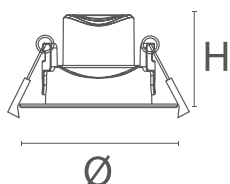

Material

Heat resistant, anti-yellowing plastic body.

Characteristic data

Power	7 W	Beam	50°	Dimmable	No	Input	220-240 Vac
Base	Free Wire	IP	20	Optical compartment IP	43	Flux	600 lm
PF	0,5	Tc	3000-4000-6500 K	Ra	>80	LED Warranty	G2
Axis	570 cd	RG	RG1				

Dimensional characteristics

Ø	85 mm
H	39 mm

Cutting hole	70
--------------	----

Lighting and photometric features

Beam opening	50°
Flux	600 lm
CCT nominal colour temperature	3000-4000-6500 K
Colour of the light	CCT
Colour rendering index	>80
Lifespan	15000 h
LED lifespan	L70B20
Heating time up to 60% of full efficiency	Instant Full Light