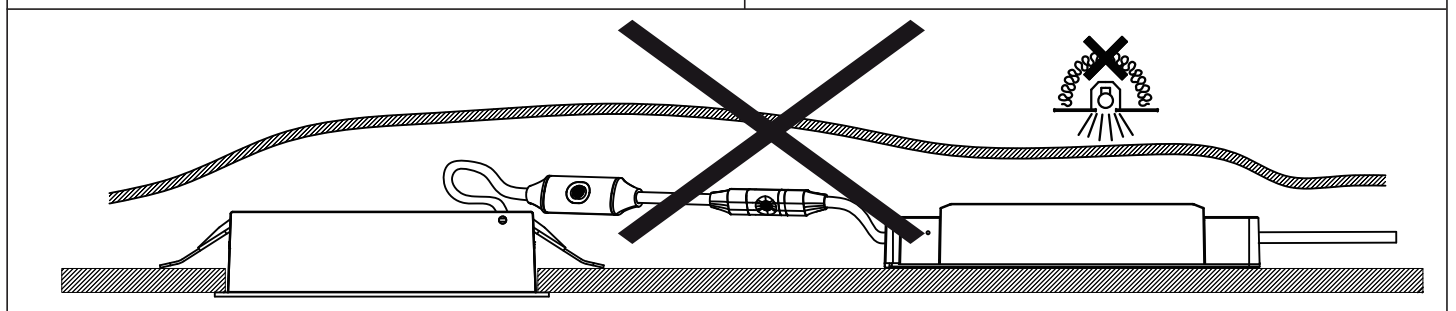

Linear Spot

Item Code	Luminaire Description	CCT	kg	
541003824200	LEDSpotRc-Linear-E L50-2W-930/940-30D	3000K/4000K	0.11kg	
541003824300	LEDSpotRc-Linear-E L150-12W-930/940-30D	3000K/4000K	0.21kg	
541003824400	LEDSpotRc-Linear-E L150-12W-930/940-AS	3000K/4000K	0.21kg	

A suitable size of outlet box with internal 2-way terminal blocks which conform to EN60998-2-1 or EN60998-2-2 must be used, more specification about terminal block as below:
Screw terminal block with box, 450V 5A, 0.75-2.5mm².