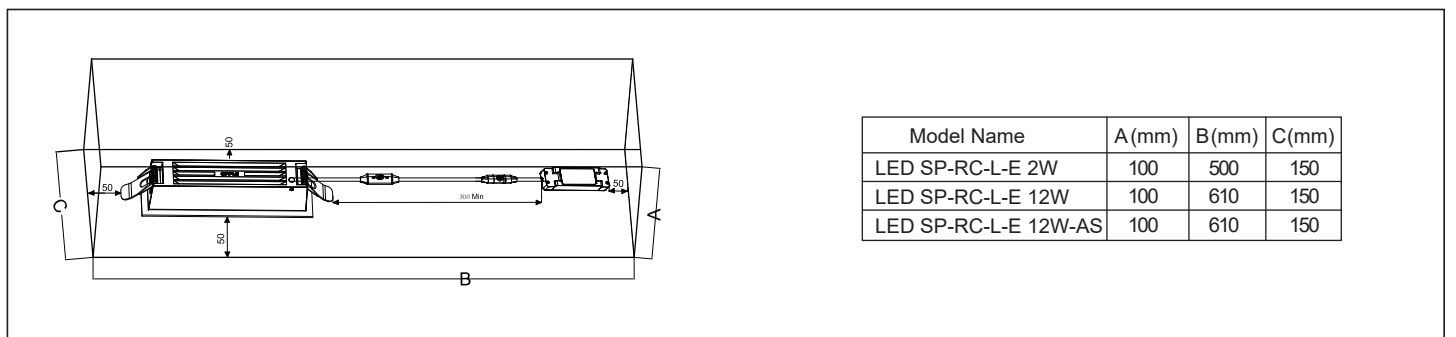

Linear Spot

Item Code	Luminaire Description	CCT	kg	
541003824200	LEDSpotRc-Linear-E L50-2W-930/940-30D	3000K/4000K	0.11kg	
541003824300	LEDSpotRc-Linear-E L150-12W-930/940-30D	3000K/4000K	0.21kg	
541003824400	LEDSpotRc-Linear-E L150-12W-930/940-AS	3000K/4000K	0.21kg	

Product Code	Description	N	Light Source Code	QR	Energy Label
541003824200	LEDSpotRc-Linear-E L50-2W-930/940-30D	1	LS116000233		
541003824300	LEDSpotRc-Linear-E L150-12W-930/940-30D	1	LS116001133		
541003824400	LEDSpotRc-Linear-E L150-12W-930/940-AS	1	LS116001133-1		

A suitable size of outlet box with internal 2-way terminal blocks which conform to EN60998-2-1 or EN60998-2-2 must be used, more specification about terminal block as below:
Screw terminal block with box, 450V 5A, 0.75-2.5mm².