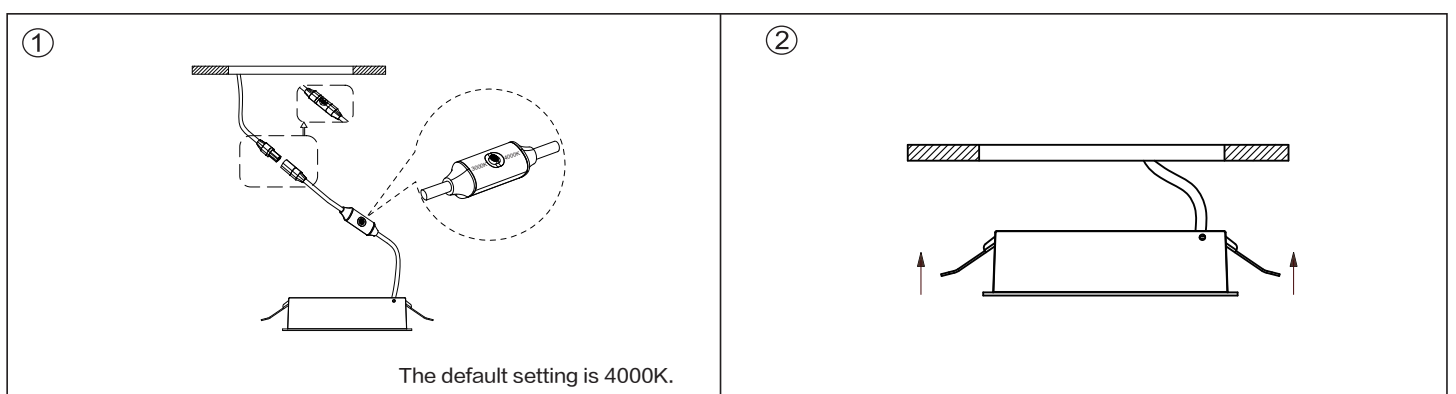

Linear Spot

Item Code	Luminaire Description	CCT	kg	
541003824200	LEDSpotRc-Linear-E L50-2W-930/940-30D	3000K/4000K	0.11kg	
541003824300	LEDSpotRc-Linear-E L150-12W-930/940-30D	3000K/4000K	0.21kg	
541003824400	LEDSpotRc-Linear-E L150-12W-930/940-AS	3000K/4000K	0.21kg	

A suitable size of outlet box with internal 2-way terminal blocks which conform to EN60998-2-1 or EN60998-2-2 must be used, more specification about terminal block as below:
Screw terminal block with box, 450V 5A, 0.75-2.5mm².