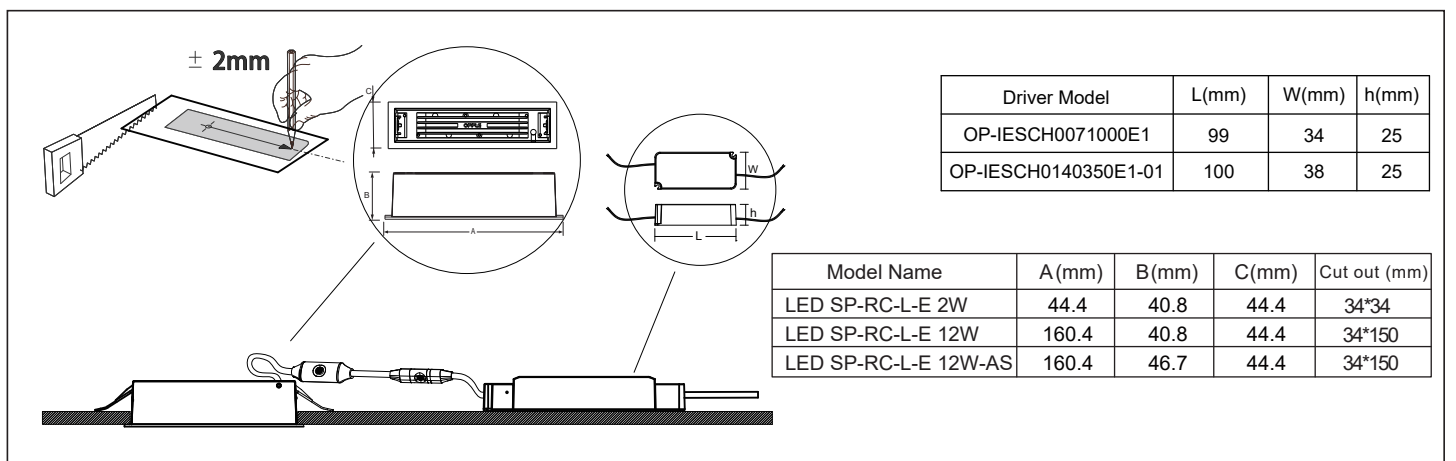

Linear Spot

Item Code	Luminaire Description	CCT	kg	
541003824200	LEDSpotRc-Linear-E L50-2W-930/940-30D	3000K/4000K	0.11kg	
541003824300	LEDSpotRc-Linear-E L150-12W-930/940-30D	3000K/4000K	0.21kg	
541003824400	LEDSpotRc-Linear-E L150-12W-930/940-AS	3000K/4000K	0.21kg	

Product Code	Description	N	Light Source Code	QR	Energy Label
541003824200	LEDSpotRc-Linear-E L50-2W-930/940-30D	1	LS116000233		
541003824300	LEDSpotRc-Linear-E L150-12W-930/940-30D	1	LS116001133		
541003824400	LEDSpotRc-Linear-E L150-12W-930/940-AS	1	LS116001133-1		

A suitable size of outlet box with internal 2-way terminal blocks which conform to EN60998-2-1 or EN60998-2-2 must be used, more specification about terminal block as below:
Screw terminal block with box, 450V 5A, 0.75-2.5mm².