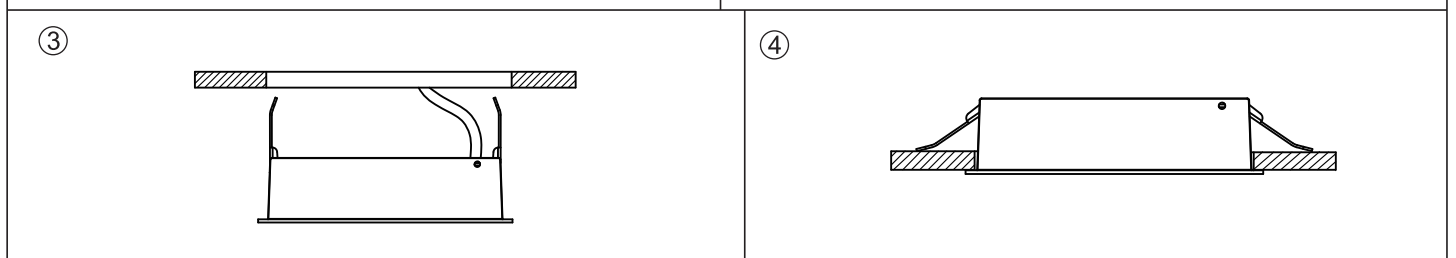

Linear Spot

Item Code	Luminaire Description	CCT	kg	
541003824200	LEDSpotRc-Linear-E L50-2W-930/940-30D	3000K/4000K	0.11kg	
541003824300	LEDSpotRc-Linear-E L150-12W-930/940-30D	3000K/4000K	0.21kg	
541003824400	LEDSpotRc-Linear-E L150-12W-930/940-AS	3000K/4000K	0.21kg	

A suitable size of outlet box with internal 2-way terminal blocks which conform to EN60998-2-1 or EN60998-2-2 must be used, more specification about terminal block as below:
Screw terminal block with box, 450V 5A, 0.75-2.5mm².