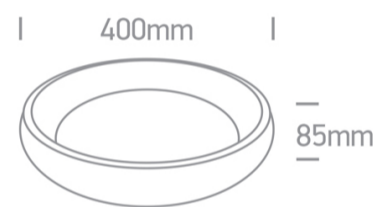

New 2025 Edition 2>Plafo

62134N/BGL/V

CCT Variable 30W LED Decorative Plafo, IP20. Suitable for residential and commercial applications.

Supplied with dimmable LED driver.

Complies with standard EN60598-1 and any other specific standards.

Downloads

Dimensions

Physical Specification

Item Group	New 2025 Edition 2
Family	Plafo
Order Code	62134N/BGL/V
Colour	Brushed Gold
Material	Aluminium
Diffuser Material	Acrylic
Shape	Circular
Height	85mm
Diameter	400mm
Surface Ceiling	Yes
Indoor	Yes
Adjustable	No

Colour Temperature	2700K-3000K-4000K
Lumen Output	2550lm
Light Efficiency	85lm/W
CRI	90
Beam Angle	120°
Illumination Diagram	

Packing Info

Box Weight	2.800kg
Pcs/Carton	1
Barcode	5291889080091
HS Code	9405413990