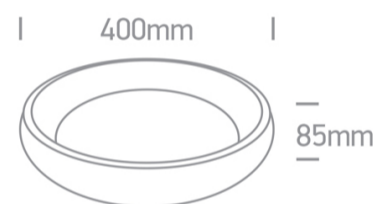

New 2025 Edition 2>Plafo

62134N/W/V

CCT Variable 30W LED Decorative Plafo, IP20. Suitable for residential and commercial applications.

Supplied with non-dimmable LED driver.

Complies with standard EN60598-1 and any other specific standards.

Downloads

Dimensions

Physical Specification

Item Group	New 2025 Edition 2
Family	Plafo
Order Code	62134N/W/V
Colour	White
Material	Aluminium
Diffuser Material	Acrylic
Shape	Circular
Height	85mm
Diameter	400mm
Surface Ceiling	Yes
Indoor	Yes
Adjustable	No

Output

700mA

IP Rating

IP20

Safety Class

Illumination Data

Colour Temperature	2700K-3000K-4000K
Lumen Output	2550lm
Light Efficiency	85lm/W
CRI	90
Beam Angle	120°
Illumination Diagram	

Packing Info