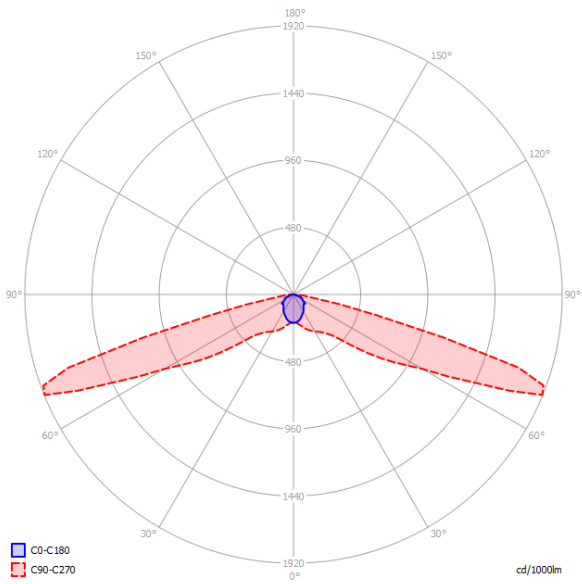

ITECH C2 305 M AT

| | |
|---|--|
| Catalog number | TM-IT.C2ATM360W |
| Application | escape route lighting |
| Duration time | 3 h |
| Operating mode | M |
| Version | AT - auto-test / self-test |
| Colour | RAL9003 |
| Luminous flux | 478 lm |
| Maximum light power (the luminaire can power the light source with a different power) | 4.5 W |
| Active power | 6 W |
| Power supply | 210+250 V AC 50+60 Hz |
| Power supply CB | 186+254 V DC |
| Dimming mode | no |
| Temperature range | 10-40 °C |
| Material | PC |
| Appliance classes | 2 |
| IP | IP65 |
| IK | IK06 |
| Battery | LiFePO4/C 6.4V 3.0Ah |
| Warranty | 24 months - ST 36 months - AT 60 months - DATA, CB |
| LED Lifetime | 50 000 work hour |
| Standards | PN-EN 60598-1, PN-EN 60598-2-2, PN-EN 60598-2-22, PN-EN 61347-1, PN-EN 61347-2-7, PN-EN 61347-2-13, PN-EN 55015, PN-EN 61000-3-2, PN-EN 62031, PN-EN 62471, PN-EN 1838 |

PHOTOMETRY [m]

| Ceiling height | Distance wall - fitting | Distance fitting - fitting |
|----------------|-------------------------|----------------------------|
| 2,5 | 8,9 | 19,8 |
| 3,0 | 10,1 | 22,7 |
| 4,0 | 12,6 | 28,2 |
| 5,0 | 14,2 | 33,0 |
| 6,0 | 15,4 | 37,2 |
| 7,0 | 14,6 | 40,5 |
| 8,0 | 10,5 | 33,2 |
| 9,0 | 5,8 | 29,0 |
| 10,0 | 5,2 | 27,0 |