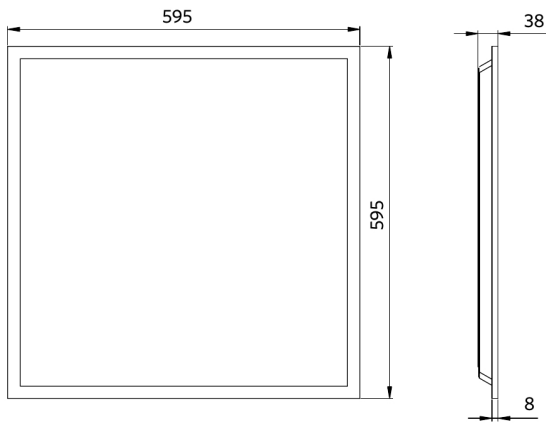

5 YEARS WARRANTY

Technical Specifications

Lifetime (L70)	60,000 h
Lifetime (L80)	50,000 h
On-/Off-cycles	100,000
Colour consistency (SDCM)	3
Dimmability	On-Off
Finishing	White RAL9003
Colour rendering index (CRI)	> 80
Degree of protection (IP)	IP20
Impact strength	IK03
Protection class	II
Risk group (EN 62471)	RG0
With control gear	Yes
Glow wire test	650°C
Power factor	≥ 0.9

Electrical Supply

Frequency	50/60 Hz
Nominal voltage	220-240 V
DC input voltage	See catalogue appendix Connection Specifications
230V Cable length	1 m

Mechanical Properties

Housing material	Aluminum
Optical material	Polystyrene (PS)
Cover material	Polystyrene (PS)

Ambient Conditions

Operating temperature	-10-+45°C
Application temperature	+25°C
Storage environment	-25-+50°C

Dimensional Drawing (mm)

LEDPanelS-E4 Sq595-32W