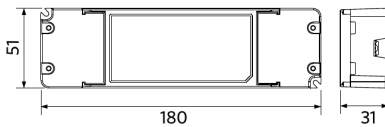

Packaging Information

Item			Box			
Item Code	Item Description	EU HS Code	Dimensions (mm) (LxWxH)	Gross Weight (kg)	EAN	pc/box
542003098600	LEDPanelS-E4 Sq595-32W-840-U19	94051190	645x40x600	2.50	6941497771452	1
140060852	LEDFixture-Ceiling-Cable-Kit-0.5m	73121020	100x100x5	0.40	6956321895266	1
542003021700	LEDPanelRc-S-B2 Suspension-Kit	73121049	315x315x25	0.13	6941408821665	1
542003021800	LEDPanelRc-S-B2 Mounting-Springs	73209090	280x200x170	0.10	6941408821672	1
542098000800	LEDPanelRC-SI U19 EM-kit 1h	85044083	490x390x150	0.98	6941497702340	1
542098000900	LEDPanelRC-SI U19 EM-kit 3h	85044083	490x390x150	1.08	6941497702333	1
542098009600	LEDPanelRc Sq600-Frame-WH	94059900	688x88x694	1.79	6941497704061	1
542098017600	LEDPanelRc2 Sq600-Surface-Kit-WH	94059900	685x77x68	1.53	6941497720696	1
542098030700	Junction-Box-WH	85369010	43x103.4x26	0.06	6941408868684	1

Ambient Conditions

Operating temperature	-10-+45°C
Application temperature	+25°C
Storage environment	-25-+50°C

Dimensional Drawing (mm)

LEDPanelS-E4 Sq595-32W

LEDPanelS-E4 Driver On/Off

LEDPanelS-E4 Driver DALI