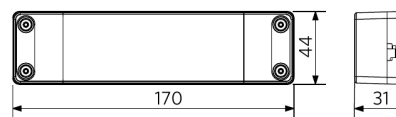

Packaging Information

Item			Box			
Item Code	Item Description	EU HS Code	Dimensions (mm) (LxWxH)	Gross Weight (kg)	EAN	pc/box
542003098600	LEDPanelS-E4 Sq595-32W-840-U19	94051190	645x40x600	2.50	6941497771452	1
140060852	LEDFixture-Ceiling-Cable-Kit-0.5m	73121020	100x100x5	0.40	6956321895266	1
542003021700	LEDPanelRc-S-B2 Suspension-Kit	73121049	315x315x25	0.13	6941408821665	1
542003021800	LEDPanelRc-S-B2 Mounting-Springs	73209090	280x200x170	0.10	6941408821672	1
542098000800	LEDPanelRC-SI U19 EM-kit 1h	85044083	490x390x150	0.98	6941497702340	1
542098000900	LEDPanelRC-SI U19 EM-kit 3h	85044083	490x390x150	1.08	6941497702333	1
542098009600	LEDPanelRc Sq600-Frame-WH	94059900	688x88x694	1.79	6941497704061	1
542098017600	LEDPanelRc2 Sq600-Surface-Kit-WH	94059900	685x77x68	1.53	6941497720696	1
542098030700	Junction-Box-WH	85369010	43x103.4x26	0.06	6941408868684	1

Ambient Conditions

Operating temperature	-10-+45°C
Application temperature	+25°C
Storage environment	-25-+50°C

Dimensional Drawing (mm)

LEDPanelS-E4 Sq595-32W

LEDPanelS-E4 Driver On/Off

LEDPanelS-E4 Driver DALI