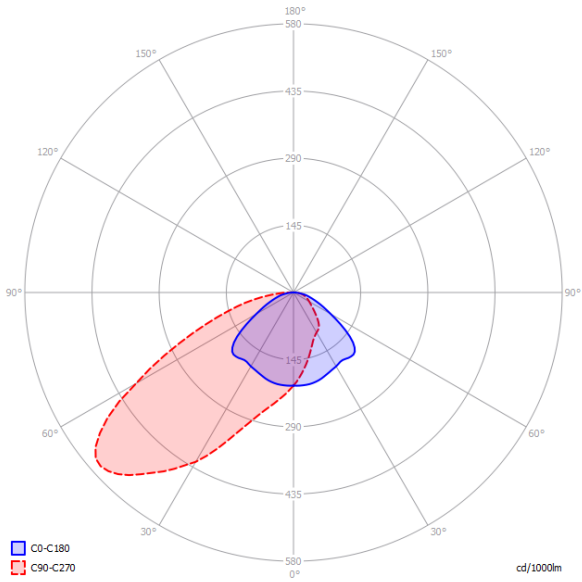

# ITECH W2 05 CBA

Catalog number	TM-IT.W2CBA060W
Application	lighting of the final exit / fire-protection devices
Duration time	-
Operating mode	-
Version	for central battery
Colour	RAL9003
Luminous flux	470 lm
Maximum light power (the luminaire can power the light source with a different power)	4.5 W
Active power	6.4 W
Power supply	210+250 V AC
Power supply CB	186+254 V DC
Dimming mode	yes
Temperature range	-10-40 °C
Material	PC
Appliance classes	2
IP	IP65
IK	IK06
Warranty	24 months - ST 36 months - AT 60 months - DATA, CB
LED Lifetime	50 000 work hour
Standards	PN-EN 60598-1, PN-EN 60598-2-2, PN-EN 60598-2-22, PN-EN 61347-1, PN-EN 61347-2-7, PN-EN 61347-2-13, PN-EN 55015, PN-EN 61000-3-2, PN-EN 62031, PN-EN 62471, PN-EN 1838

## PHOTOMETRY [m]

Ceiling height	Distance wall - fitting	Distance fitting - fitting
2,5	4,1	9,6
3,0	4,2	10,0
4,0	4,4	10,8
5,0	4,5	11,1
6,0	4,3	11,0
7,0		
8,0		
9,0		
10,0		