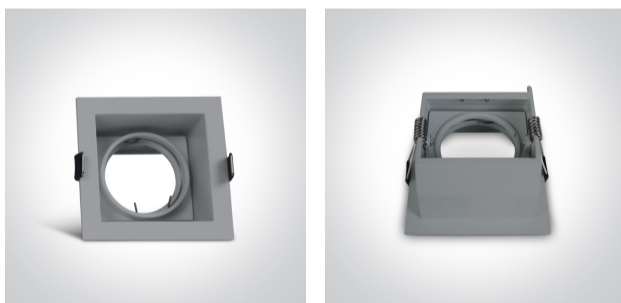

03 Recessed Spots Adjustable > The Dark Light Square Spots Die cast

51105D/G

Dark Light Recessed Square adjustable MR16 spot with GU5.3 lampholder.

Complies with standard EN60598-1 and any other specific standards.

### Dimensions

### Physical Specification

Item Group	03 Recessed Spots Adjustable
Family	The Dark Light Square Spots Die cast
Order Code	51105D/G
Colour	Grey
Material	Die Cast
Shape	Rectangular
Length	90mm

Width	90mm
Height	54mm
Cutout Hole Width	80mm
Cutout Hole Length	80mm
Recessed Ceiling	Yes
Depth Required	85mm
Indoor	Yes
Adjustable	1 Direction