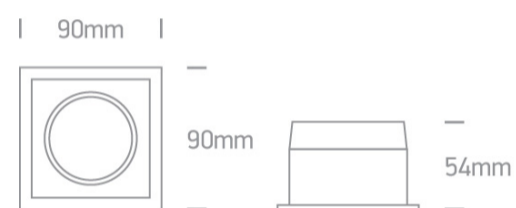

03 Recessed Spots Adjustable > The Dark Light Square Spots Die cast

51105D/G

Dark Light Recessed Square adjustable MR16 spot with GU5.3 lampholder.

Complies with standard EN60598-1 and any other specific standards.

### Dimensions

### Physical Specification

Item Group	03 Recessed Spots Adjustable
Family	The Dark Light Square Spots Die cast
Order Code	51105D/G
Colour	Grey
Material	Die Cast
Shape	Rectangular
Length	90mm

Width	90mm
Height	54mm
Cutout Hole Width	80mm
Cutout Hole Length	80mm
Recessed Ceiling	Yes
Depth Required	85mm
Indoor	Yes
Adjustable	1 Direction

## Packing Info

Box Length	10,5cm
Box Width	7cm
Box Height	9,5cm

Box Weight	0,180kg
Pcs/Carton	50
Barcode	5291889005070
HS Code	9405409900