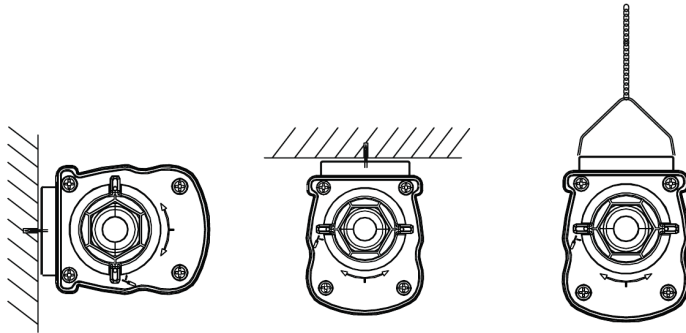

Installation Possibilities