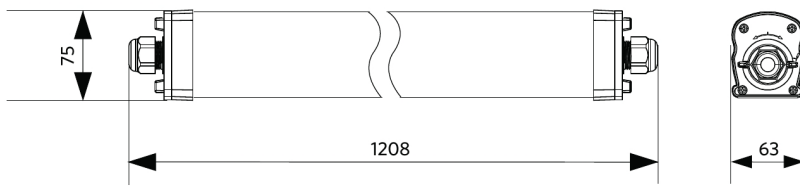

## Specifications

Item Code	Item Description	Equivalent to (W)	Power (W)	Lumen	Efficacy (lm/W)	CCT (K)	Internal wiring (mm <sup>2</sup> )	Max. input cable diameter (mm)	Weight (kg/pc)
<b>On-Off</b>									
711000007700	LEDWaterproof-P4 L1208-24W-840	TL 1x36W	24	3600	150	4000	3x2.5	7-11	1.08

## Packaging Information

Item			Box			
Item Code	Item Description	EU HS Code	Dimensions (mm) (LxWxH)	Gross Weight (kg)	EAN	pc/box
711000007700	LEDWaterproof-P4 L1208-24W-840	94051190	1222x70x80	1.26	6931783015063	1

## Dimensional Drawing (mm)

LEDWaterproof-P4 L1208