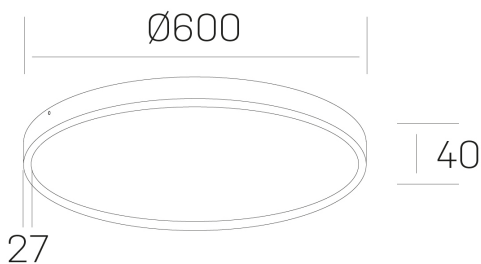

## disc slim

K51700.07.SR.WH-WH.OP.ST.8.30

### GENERAL DETAILS

INSTALLATION	Surface
FINISHES ALUMINIUM	White-White
OPTIC COVER	Opal
LIGHT DIRECTION	Fixed
INT/EXT IP DEGREE	IP 43
MATERIAL	Aluminum
IK DEGREE	IK03
UTILIZATION	Indoor
WARRANTY	5 years

### ELECTRICAL DETAILS

LAMP	LED
POWER	56 W
COLOUR TEMPERATURE	3000K
LUMINOUS FLUX	4850 Lm
EFFICACY DIMMING	87 Lm/W
DIMABLE	No Dim
DRIVER	Integrated
CLASS PROTECTION	II
COLOUR RENDERING INDEX	CRI >80
VOLTAGE	220-240 V
CURRENT INTENSITY	1400 mA
LIFE TIME	50.000 h

### GENERAL DIMENSIONS

DIMENSIONS	Ø 600 mm
HEIGHT	h 40 mm
DIMENSIONES DE EMBALAJE	635 × 610 × 48 mm
PESO NETO	3.34

\*Please might expect a max.15% figure reduction in finishes other than white