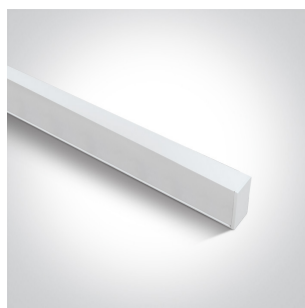

38150E/W

Physical Specification

Item Group	New 2025 Edition 2
Family	Office & Kitchen
Order Code	38150A/W/V
Colour	White
Material	Aluminium
Shape	Rectangular
Length	1200mm
Width	35mm
Height	70mm
Surface Ceiling	Yes
Suspended Ceiling	Yes
Indoor	Yes
Adjustable	No