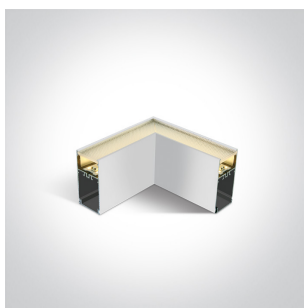

Related items

050170D/W/V