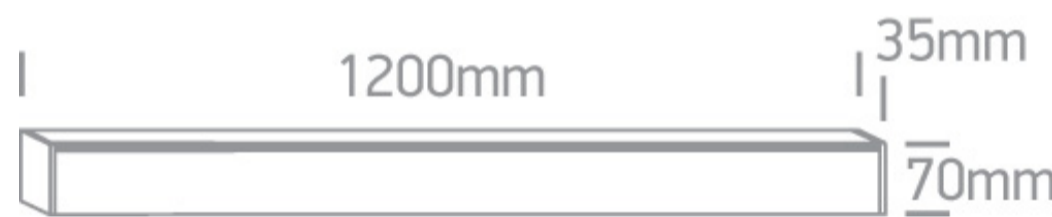

New 2025 Edition 2>Office & Kitchen

38150A/B/V

CCT and Power variable 40W UGR19 Linear system with diffuser for surface or suspended installation, ideal for offices.

Complete with power variable driver

Complies with standard EN60598-1 and any other specific standards.

Downloads

Dimensions

Gallery

Accessories

050170

050170C/B

Related items

050170D/B/V

38150E/B

Physical Specification

Item Group	New 2025 Edition 2
Family	Office & Kitchen
Order Code	38150A/B/V
Colour	Black
Material	Aluminium
Shape	Rectangular
Length	1200mm
Width	35mm
Height	70mm
Surface Ceiling	Yes
Suspended Ceiling	Yes
Indoor	Yes
Adjustable	No

Electrical Characteristics

Gear	Built In
Fitting + Driver	
Input Voltage	220-240V
50 Hz	Yes
60 Hz	Yes
Safety Class	
Power(Watts)	20W-30W-40W
IP Rating	IP20

Light Source	LED built in
Dimmable	No
Cable Length	300cm
F Mark	