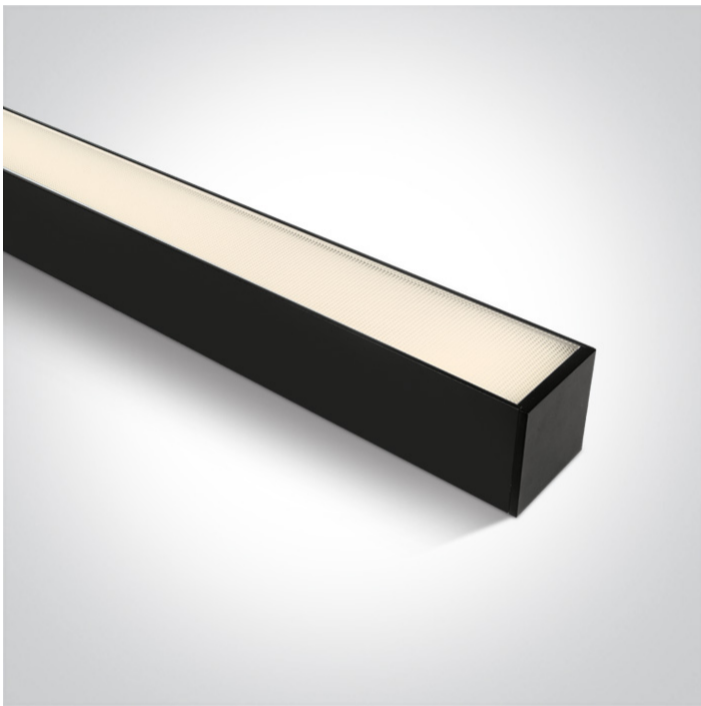

New 2025 Edition 2>Office & Kitchen

38160A/B/V

CCT and Power variable 40W UGR19 Linear system with diffuser for surface or suspended installation, ideal for offices.

Complete with power variable driver.

Complies with standard EN60598-1 and any other specific standards

Downloads

Dimensions

Gallery

Accessories

050170

Physical Specification

Item Group	New 2025 Edition 2
Family	Office & Kitchen
Order Code	38160A/B/V
Colour	Black
Material	Aluminium
Diffuser Material	PC
Shape	Rectangular
Length	1200mm
Width	75mm
Height	75mm
Surface Ceiling	Yes
Suspended Ceiling	Yes
Indoor	Yes
Adjustable	No