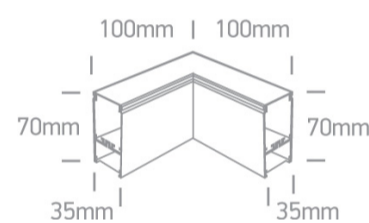

12 Office & Kitchen > LED Linear Accessories Medium size

050170C/W

White corner for 38150A 38151A 38150B 38150BU 38150C.

Downloads

Dimensions

Physical Specification

Item Group	12 Office & Kitchen
Family	LED Linear Accessories Medium size
Order Code	050170C/W
Colour	White
Material	Aluminium
Shape	Rectangular
Length	100mm
Width	70mm
Height	35mm
Surface Ceiling	Yes
Suspended Ceiling	Yes
Indoor	Yes