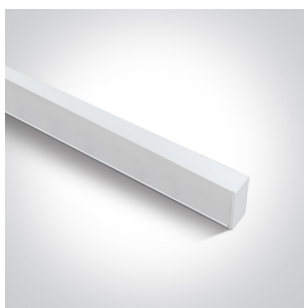

38150E/W

Physical Specification

Item Group	New 2025 Edition 2
Family	Office & Kitchen
Order Code	38150B/W/V
Colour	White
Material	Aluminium
Shape	Rectangular
Length	1300mm
Width	35mm
Height	70mm
Surface Ceiling	Yes
Suspended Ceiling	Yes
Indoor	Yes
Adjustable	No