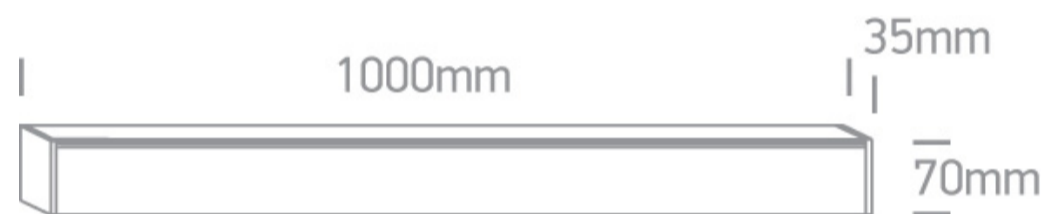

11 Office & Kitchen > LED Linear Accessories Medium size

38150E/B

Black 1meter profile for 38150A 38151A 38150B 38150BU 38150C.

Complete with 4 fixing clips and 4 connectors.

Downloads

Dimensions

Physical Specification

Item Group	11 Office & Kitchen
Family	LED Linear Accessories Medium size
Order Code	38150E/B
Colour	Black
Material	Aluminium
Shape	Rectangular
Length	1000mm
Width	70mm
Height	35mm
Surface Ceiling	Yes
Suspended Ceiling	Yes
Indoor	Yes

Adjustable

No

Packing Info

Box Weight

1.230kg

Pcs/Carton

12

Barcode