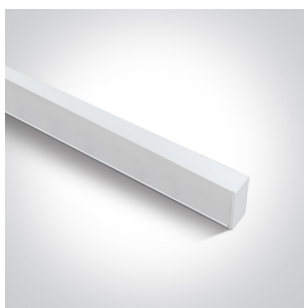

### Accessories

050170

050170C/W

Related items

38150E/W

Physical Specification

Item Group	New 2025 Edition 2
Family	Office & Kitchen
Order Code	38150C/W/V
Colour	White
Material	Aluminium
Shape	Rectangular
Length	1200mm
Width	35mm
Height	70mm
Surface Ceiling	Yes
Suspended Ceiling	Yes
Indoor	Yes
Adjustable	No