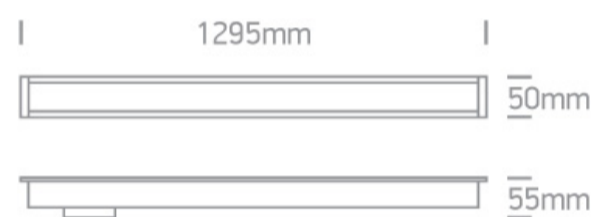

New 2025 Edition 2>Office & Kitchen

38145BR/W/V

CCT and Power variable 40W UGR19 Recessed linear with 48pcs LED spots, ideal for offices.

Complete with power variable driver.

Complies with standard EN60598-1 and any other specific standards.

Downloads

Dimensions

Gallery

Physical Specification

| | |
|------------|--------------------|
| Item Group | New 2025 Edition 2 |
| Family | Office & Kitchen |
| Order Code | 38145BR/W/V |
| Colour | White |
| Material | Aluminium |
| Shape | Rectangular |
| Length | 1295mm |

| | |
|--------------------|--------|
| Width | 50mm |
| Height | 55mm |
| Cutout Hole Width | 1280mm |
| Cutout Hole Length | 37mm |
| Recessed Ceiling | Yes |
| Depth Required | 80mm |
| Indoor | Yes |
| Adjustable | No |