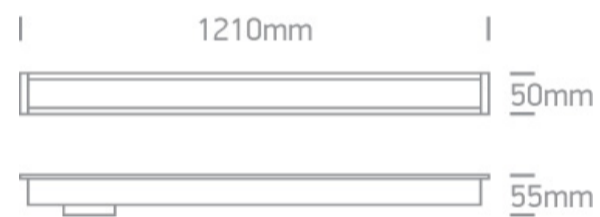

## 38145AR/W/V

CCT and Power variable 40W UGR19 Recessed linear with diffuser, ideal for offices.

Complete with power variable driver.

Complies with standard EN60598-1 and any other specific standards.

### Dimensions

### Physical Specification

Item Group	New 2025 Edition 2
Family	Office & Kitchen
Order Code	38145AR/W/V
Colour	White
Material	Aluminium
Shape	Rectangular
Length	1210mm

Width	50mm
Height	55mm
Cutout Hole Width	1200mm
Cutout Hole Length	37mm
Recessed Ceiling	Yes
Depth Required	80mm
Indoor	Yes
Adjustable	No